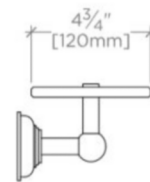

AERO RETRO

Aero Retro 23 1/4" Single Tier Shelf

RTSF01

SHOWN IN NICKEL

TECHNICAL DETAILS

Escutcheon Primary Material: Brass
Length From Centers: 19 3/16"
Depth / Width: 6 1/4"
Height: 3 3/4"
Installation Type: Wall Mounted
Length: 23 1/4"
Number of Drawers / Shelves: One
Primary Material: Brass ends with glass shelf
Suggested Application: Bath

AERO RETRO

RTSF01

Aero Retro 23 1/4" Single Tier Shelf

TOP VIEW

SCALE: $1\frac{1}{2}"=1'-0"$

FRONT VIEW

SCALE: $1\frac{1}{2}"=1'-0"$

SIDE VIEW

SCALE: $1\frac{1}{2}"=1'-0"$