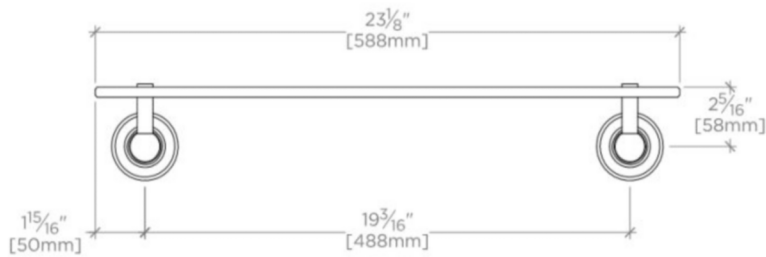

AERO RETRO

Aero Retro 23 1/4" Single Tier Shelf

RTSF01

SHOWN IN NICKEL

TECHNICAL DETAILS

Escutcheon Primary Material: Brass
Length From Centers: 19 3/16"
Depth / Width: 6 1/4"
Height: 3 3/4"
Installation Type: Wall Mounted
Length: 23 1/4"
Number of Drawers / Shelves: One
Primary Material: Brass ends with glass shelf
Suggested Application: Bath

AERO RETRO

RTSF01

Aero Retro 23 1/4" Single Tier Shelf

TOP VIEW

SCALE: $1\frac{1}{2}"=1'-0"$

FRONT VIEW

SCALE: $1\frac{1}{2}"=1'-0"$

SIDE VIEW

SCALE: $1\frac{1}{2}"=1'-0"$