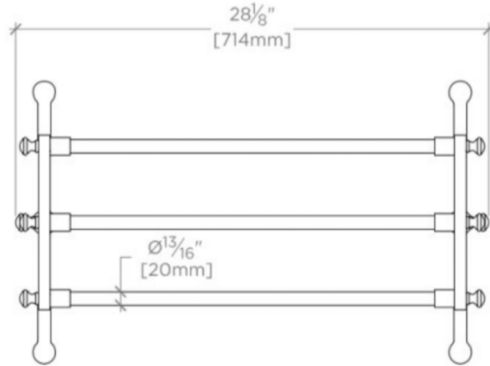

ETOILE

Etoile 28" Freestanding Metal Towel Rack

ETTB93

SHOWN IN NICKEL WITH GLASS

TECHNICAL DETAILS

Escutcheon Primary Material: Brass
Horizontal Rail Material: Metal
Depth / Width: 16 1/2"
Height: 31 1/2"
Installation Type: Freestanding
Length: 28"
Primary Material: Brass
Suggested Application: Bath

INSPIRATION

Defined elegance. Etoile has a European sophistication with a timeless sense of chic.

PRODUCT FEATURES

28" x 16 1/2" x 31 1/2"

Made of Brass with three crystal bars

Large and Freestanding

ETOILE

ETTB93

Etoile 28" Freestanding Metal Towel Rack

TOP VIEW

SCALE: 1"=1'-0"

FRONT VIEW

SCALE: 1"=1'-0"

SIDE VIEW

SCALE: 1"=1'-0"