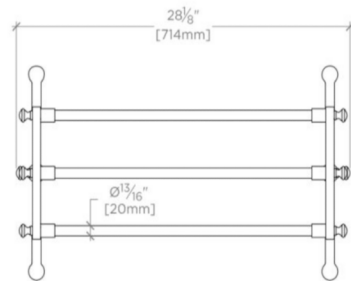

ETOILE

Etoile 28" Freestanding Metal Towel Rack

ETTB93

TECHNICAL DETAILS

Escutcheon Primary Material: Brass
Horizontal Rail Material: Metal
Depth / Width: 16 1/2"
Height: 31 1/2"
Installation Type: Freestanding
Length: 28"
Primary Material: Brass
Suggested Application: Bath

INSPIRATION

Defined elegance. Etoile has a European sophistication with a timeless sense of chic.

PRODUCT FEATURES

28" x 16 1/2" x 31 1/2"

Made of Brass with three crystal bars

ETOILE

ETTB93

Etoile 28" Freestanding Metal Towel Rack

TOP VIEW

SCALE: 1"=1'-0"

FRONT VIEW

SCALE: 1"=1'-0"

SIDE VIEW

SCALE: 1"=1'-0"