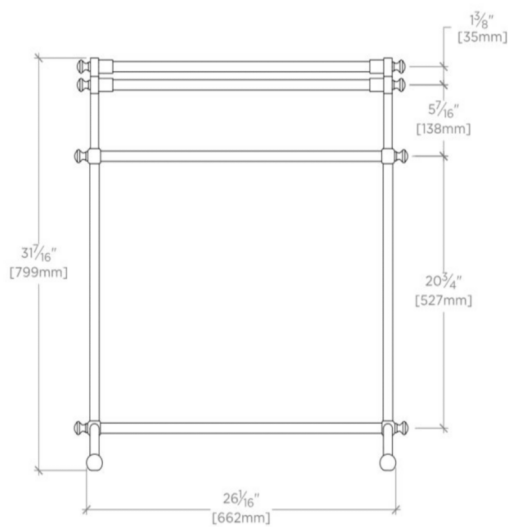

ETOILE

Etoile 28" Freestanding Metal Towel Rack

ETTB93

TECHNICAL DETAILS

Escutcheon Primary Material: Brass
Horizontal Rail Material: Metal
Depth / Width: 16 1/2"
Height: 31 1/2"
Installation Type: Freestanding
Length: 28"
Primary Material: Brass
Suggested Application: Bath

INSPIRATION

Defined elegance. Etoile has a European sophistication with a timeless sense of chic.

PRODUCT FEATURES

28" x 16 1/2" x 31 1/2"

Made of Brass with three crystal bars

ETOILE

ETTB93

Etoile 28" Freestanding Metal Towel Rack

TOP VIEW

SCALE: 1"=1'-0"

FRONT VIEW

SCALE: 1"=1'-0"

SIDE VIEW

SCALE: 1"=1'-0"