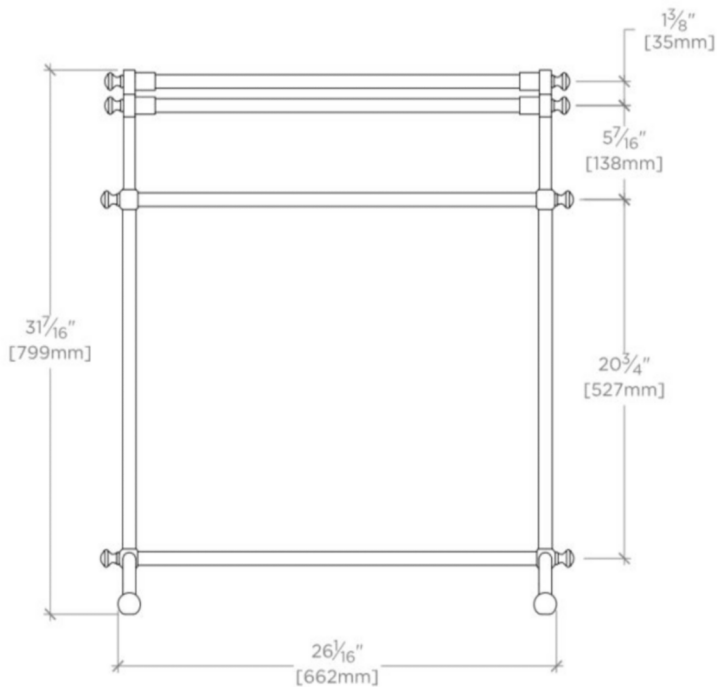

ETOILE

Etoile 28" Freestanding Metal Towel Rack

ETTB93

SHOWN IN NICKEL WITH GLASS

TECHNICAL DETAILS

Escutcheon Primary Material: Brass
Horizontal Rail Material: Metal
Depth / Width: 16 1/2"
Height: 31 1/2"
Installation Type: Freestanding
Length: 28"
Primary Material: Brass
Suggested Application: Bath

INSPIRATION

Defined elegance. Etoile has a European sophistication with a timeless sense of chic.

PRODUCT FEATURES

28" x 16 1/2" x 31 1/2"

Made of Brass with three crystal bars

Large and Freestanding

ETOILE

ETTB93

Etoile 28" Freestanding Metal Towel Rack

TOP VIEW

SCALE: 1"=1'-0"

FRONT VIEW

SCALE: 1"=1'-0"

SIDE VIEW

SCALE: 1"=1'-0"