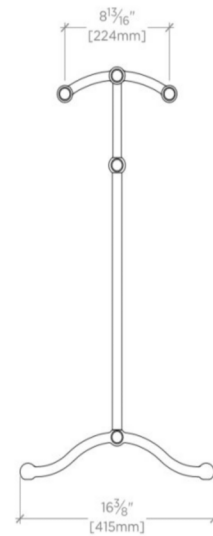

ETOILE

Etoile 28" Freestanding Metal Towel Rack

ETTB93

TECHNICAL DETAILS

Escutcheon Primary Material: Brass
Horizontal Rail Material: Metal
Depth / Width: 16 1/2"
Height: 31 1/2"
Installation Type: Freestanding
Length: 28"
Primary Material: Brass
Suggested Application: Bath

INSPIRATION

Defined elegance. Etoile has a European sophistication with a timeless sense of chic.

PRODUCT FEATURES

28" x 16 1/2" x 31 1/2"

Made of Brass with three crystal bars

ETOILE

ETTB93

Etoile 28" Freestanding Metal Towel Rack

TOP VIEW

SCALE: 1"=1'-0"

FRONT VIEW

SCALE: 1"=1'-0"

SIDE VIEW

SCALE: 1"=1'-0"