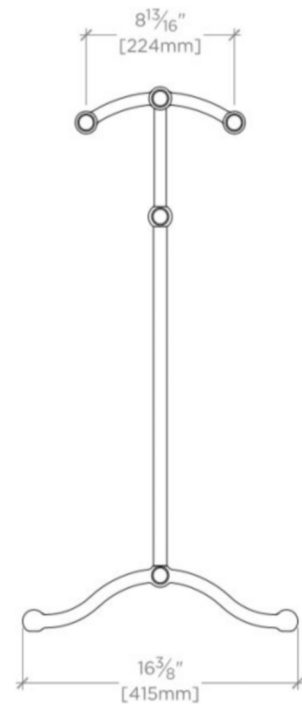

ETOILE

Etoile 28" Freestanding Metal Towel Rack

ETTB93

SHOWN IN NICKEL WITH GLASS

TECHNICAL DETAILS

Escutcheon Primary Material: Brass
Horizontal Rail Material: Metal
Depth / Width: 16 1/2"
Height: 31 1/2"
Installation Type: Freestanding
Length: 28"
Primary Material: Brass
Suggested Application: Bath

INSPIRATION

Defined elegance. Etoile has a European sophistication with a timeless sense of chic.

PRODUCT FEATURES

28" x 16 1/2" x 31 1/2"

Made of Brass with three crystal bars

Large and Freestanding

ETOILE

ETTB93

Etoile 28" Freestanding Metal Towel Rack

TOP VIEW

SCALE: 1"=1'-0"

FRONT VIEW

SCALE: 1"=1'-0"

SIDE VIEW

SCALE: 1"=1'-0"