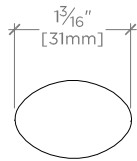

OPUS

Oval 1 1/8" Knob

OPHW20

TECHNICAL DETAILS

Primary Material: Brass

SHOWN IN NICKEL

INSPIRATION

Opus incorporates a range of sophisticated aesthetic notes, with graceful curves that create a jewel-like refinement.

WATERWORKS

OPUS

Oval 1 1/8" Knob

OPHW20

TOP VIEW SCALE: 6"=1'-0"

ISO VIEW SCALE: 6"=1'-0"

FRONT VIEW SCALE: 6"=1'-0"

SIDE VIEW SCALE: 6"=1'-0"