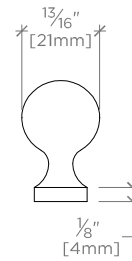

WATERWORKS

OPUS

Oval 1 1/8" Knob

OPHW20

TOP VIEW SCALE: 6"=1'-0"

ISO VIEW SCALE: 6"=1'-0"

FRONT VIEW SCALE: 6"=1'-0"

SIDE VIEW SCALE: 6"=1'-0"