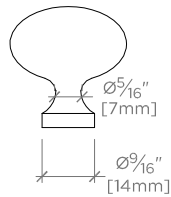

WATERWORKS

OPUS

Oval 1 1/8" Knob

OPHW20

TOP VIEW SCALE: 6"=1'-0"

ISO VIEW SCALE: 6"=1'-0"

FRONT VIEW SCALE: 6"=1'-0"

SIDE VIEW SCALE: 6"=1'-0"