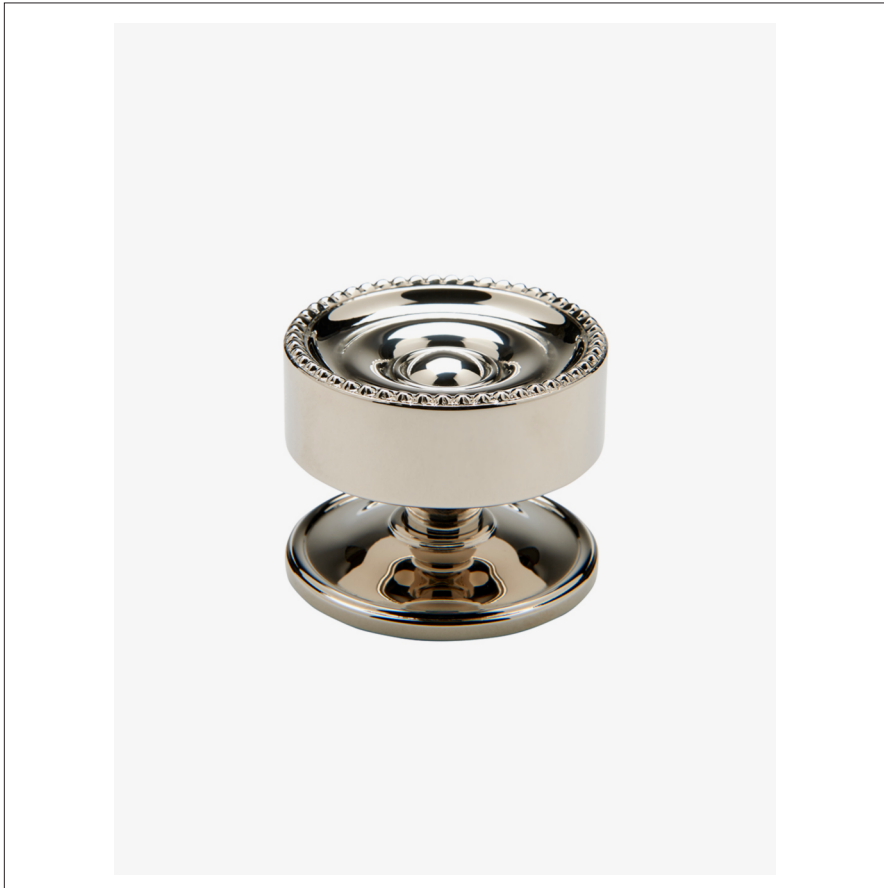

ENCORE

Encore 1 7/8" Knob

ERHW02

TECHNICAL DETAILS

Primary Material: Brass

INSPIRATION

Classic and current. This knob echoes an antique Sheraton style with its fine beaded detail; its simplified shape and clean profile bring it up to date.

PRODUCT FEATURES

- Solid Brass
- Machined
- Includes (1) 8/32 hardware screw

PRODUCT (NOTES)

Replacement Screws available

ENCORE

Encore 1 7/8" Knob

ERHW02

MOUNTING HARDWARE INCLUDED		
STYLE #	DESCRIPTION	QTY
998945	Service Parts 8-32 1" Truss Head Machine Screw, Combo, Slotted	1
998946	Service Parts 8-32 1½" Truss Head Machine Screw, Combo, Slotted	1