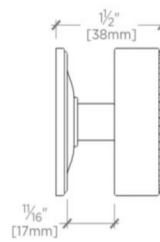

PRODUCT FEATURES

- Solid Brass
- Machined
- Includes (1) 8/32 hardware screw

PRODUCT (NOTES)

Replacement Screws available

ENCORE

Encore 1 7/8" Knob

ERHW02

MOUNTING HARDWARE INCLUDED		
STYLE #	DESCRIPTION	QTY
998945	Service Parts 8-32 1" Truss Head Machine Screw, Combo, Slotted	1
998946	Service Parts 8-32 1½" Truss Head Machine Screw, Combo, Slotted	1

TOP VIEW SCALE: 6"=1'-0"

ISO VIEW SCALE: 6"=1'-0"

FRONT VIEW SCALE: 6"=1'-0"

SIDE VIEW SCALE: 6"=1'-0"