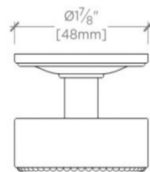

PRODUCT FEATURES

- Solid Brass
- Machined
- Includes (1) 8/32 hardware screw

PRODUCT (NOTES)

Replacement Screws available

ENCORE

Encore 1 7/8" Knob

ERHW02

MOUNTING HARDWARE INCLUDED		
STYLE #	DESCRIPTION	QTY
998945	Service Parts 8-32 1" Truss Head Machine Screw, Combo, Slotted	1
998946	Service Parts 8-32 1½" Truss Head Machine Screw, Combo, Slotted	1

TOP VIEW SCALE: 6"=1'-0"

ISO VIEW SCALE: 6"=1'-0"

FRONT VIEW SCALE: 6"=1'-0"

SIDE VIEW SCALE: 6"=1'-0"