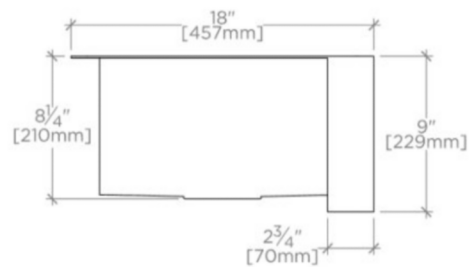

ADA Compliance: When installed per ADA guidelines
Bowl Shape: Rectangular
Drain Hole Diameter: 89 mm
Garbage Disposal: Y
Depth / Width: 457 mm
Height: 229 mm
Length: 610 mm
Outer Rim Shape: Rectangular
Primary Material: Stainless Steel
Sound Proofing: Y
Suggested Application: Bar, Kitchen, Laundry

PRODUCT (NOTES)

Dimensions of sinks are nominal and are subject to slight variations.

WATERWORKS

KERR

KRSK70

Kerr 24" x 18" x 9" Stainless Steel Farmhouse Apron Kitchen Sink
with Center Drain

TOP VIEW

SCALE: 1"=1'-0"

FRONT VIEW

SCALE: 1"=1'-0"

SIDE VIEW

SCALE: 1"=1'-0"