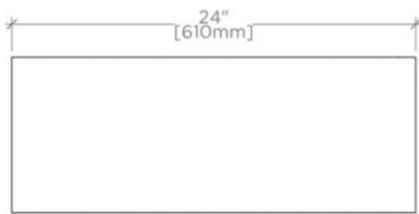

PRODUCT (NOTES)

Dimensions of sinks are nominal and are subject to slight variations.

WATERWORKS

KERR

KRSK70

Kerr 24" x 18" x 9" Stainless Steel Farmhouse Apron Kitchen Sink
with Center Drain

TOP VIEW

SCALE: 1"=1'-0"

FRONT VIEW

SCALE: 1"=1'-0"

SIDE VIEW

SCALE: 1"=1'-0"