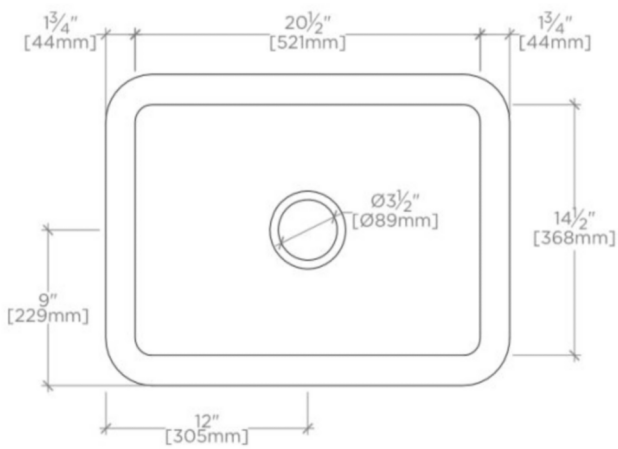

ADA Compliance: When installed per ADA guidelines
Bowl Shape: Rectangular
Drain Hole Diameter: 89 mm
Garbage Disposal: Y
Depth / Width: 457 mm
Height: 229 mm
Length: 610 mm
Outer Rim Shape: Rectangular
Primary Material: Stainless Steel
Sound Proofing: Y
Suggested Application: Bar, Kitchen, Laundry

PRODUCT (NOTES)

Dimensions of sinks are nominal and are subject to slight variations.

WATERWORKS

KERR

KRSK70

Kerr 24" x 18" x 9" Stainless Steel Farmhouse Apron Kitchen Sink
with Center Drain

TOP VIEW

SCALE: 1"=1'-0"

FRONT VIEW

SCALE: 1"=1'-0"

SIDE VIEW

SCALE: 1"=1'-0"