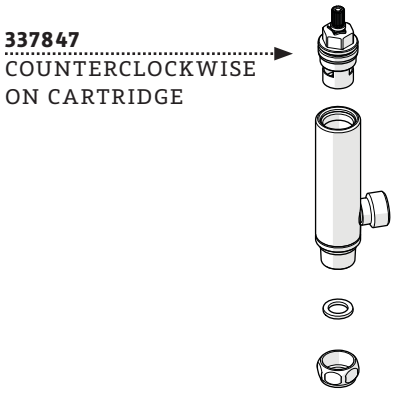

ESTB. 1978

WATERWORKS

SERVICE PARTS

STYLES: HNKM20, HNKM30

*FINISH/COLOR MUST BE SPECIFIED WHEN ORDERING
++SUPPLIED AS A PAIR

DOCUMENT: SPHN26_REV01

103717*
CROSS HANDLE

103714*
ESCUTCHEON

103471
MOUNTING
HARDWARE

337847
COUNTERCLOCKWISE
ON CARTRIDGE

999183*
SPOUT

103713*
LEVER
HANDLE

103714*
ESCUTCHEON

103471
MOUNTING
HARDWARE

337847
COUNTERCLOCKWISE
ON CARTRIDGE
258790
CLOCKWISE ON
CARTRIDGE
[LEVER HANDLE ONLY]

103474
COUNTERCLOCKWISE
ON SIDEBODY

103474
COUNTERCLOCKWISE
ON SIDEBODY
103504
CLOCKWISE ON
SIDEBODY
[LEVER HANDLE ONLY]

103475
HOSE

ESTB. 1978

WATERWORKS

SERVICE PARTS

STYLES: HNKM20, HNKM30

*FINISH/COLOR MUST BE SPECIFIED WHEN ORDERING
++SUPPLIED AS A PAIR