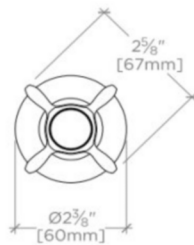

TECHNICAL DETAILS

ADA Compliance: Yes
Control Valve Rough-in Depth Maximum: 4.2"
Control Valve Rough-in Depth Minimum: 2 1/2"
Diverter Valve Rough-in Depth Maximum: 3.76"
Diverter Valve Rough-in Depth Minimum: 2.83"
Escutcheon Primary Material: Brass
Index Color / Finish and Material: Metal
Depth / Width: 3 1/2"
Height: 2 1/2"
Index Marking: Blank
Integrated Diverter: N
Length: 2 1/2"
Number of Handles: One
Primary Material: Brass
Suggested Application: Bath

CERTIFICATIONS

PRODUCT (NOTES)

Valve sold separately.

EASTON

EAVC21

Easton Classic Volume Control Valve Trim with White Porcelain
Indice and Metal Cross Handle

TOP VIEW SCALE: 3"=1'-0"

FRONT VIEW SCALE: 3"=1'-0"

SIDE VIEW SCALE: 3"=1'-0"