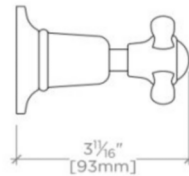

TECHNICAL DETAILS

ADA Compliance: Yes
Control Valve Rough-in Depth Maximum: 4.2"
Control Valve Rough-in Depth Minimum: 2 1/2"
Diverter Valve Rough-in Depth Maximum: 3.76"
Diverter Valve Rough-in Depth Minimum: 2.83"
Escutcheon Primary Material: Brass
Index Color / Finish and Material: Metal
Depth / Width: 3 1/2"
Height: 2 1/2"
Index Marking: Blank
Integrated Diverter: N
Length: 2 1/2"
Number of Handles: One
Primary Material: Brass
Suggested Application: Bath

CERTIFICATIONS

PRODUCT (NOTES)

Valve sold separately.

EASTON

EAVC21

Easton Classic Volume Control Valve Trim with White Porcelain
Indice and Metal Cross Handle

TOP VIEW SCALE: 3"=1'-0"

FRONT VIEW SCALE: 3"=1'-0"

SIDE VIEW SCALE: 3"=1'-0"