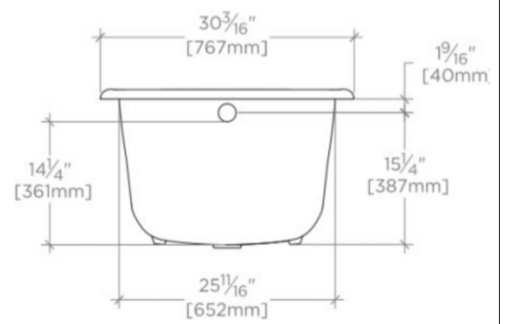

## SABT27

Savoy 61" x 30" x 19" Drop In Oval Cast Iron Bathtub without Feet

SHOWN IN WHITE

### TECHNICAL DETAILS

ADA Compliance: No  
Adjustable Levelers / Feet: N  
Assembly / Configuration: One Piece  
Bathing Type: Bathing and Soaking  
Bottom Angle / Pitch: 1.0 degree\_angle  
Depth / Width: 30"  
Height: 19"  
Installation Type: Overmount  
Item Weight (Filled): 667.0 pounds  
Length: 61"  
Material / Wall Thickness: 1/4"  
Number of Holes: Two Hole  
Overflow Opening: Yes  
Primary Material: Cast Iron  
Single or Double Ended: Single Ended  
Suggested Application: Bath

## SABT27

Savoy 61" x 30" x 19" Drop In Oval Cast Iron Bathtub without Feet

TOP VIEW

SCALE: 1/2"=1'-0"

SIDE VIEW

SCALE: 1/2"=1'-0"

END VIEW

SCALE: 1/2"=1'-0"