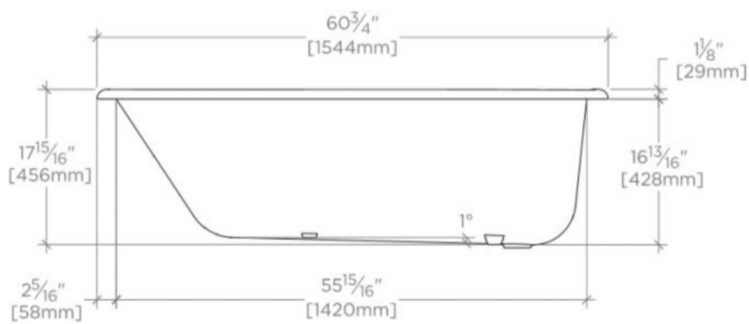

### TECHNICAL DETAILS

ADA Compliance: No  
Adjustable Levelers / Feet: N  
Assembly / Configuration: One Piece  
Bathing Type: Bathing and Soaking  
Bottom Angle / Pitch: 1.0 degree\_angle  
Depth / Width: 30"  
Height: 19"  
Installation Type: Overmount  
Item Weight (Filled): 667.0 pounds  
Length: 61"  
Material / Wall Thickness: 1/4"  
Number of Holes: Two Hole  
Overflow Opening: Yes  
Primary Material: Cast Iron  
Single or Double Ended: Single Ended  
Suggested Application: Bath

## SABT27

Savoy 61" x 30" x 19" Drop In Oval Cast Iron Bathtub without Feet

TOP VIEW

SCALE: 1/2"=1'-0"

SIDE VIEW

SCALE: 1/2"=1'-0"

END VIEW

SCALE: 1/2"=1'-0"