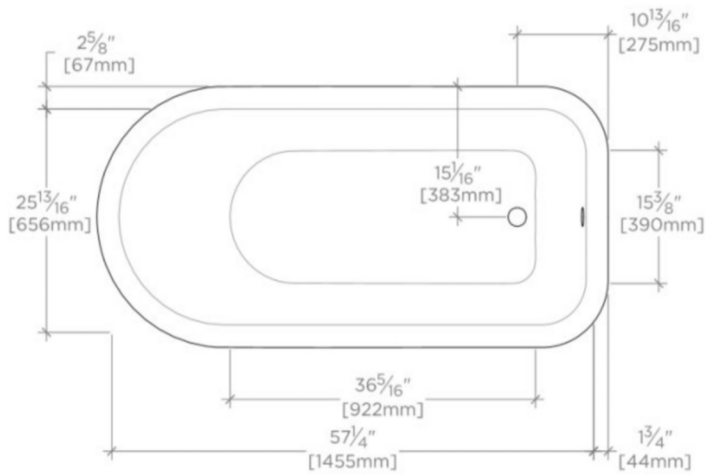

## SABT27

Savoy 61" x 30" x 19" Drop In Oval Cast Iron Bathtub without Feet

SHOWN IN WHITE

### TECHNICAL DETAILS

ADA Compliance: No  
Adjustable Levelers / Feet: N  
Assembly / Configuration: One Piece  
Bathing Type: Bathing and Soaking  
Bottom Angle / Pitch: 1.0 degree\_angle  
Depth / Width: 30"  
Height: 19"  
Installation Type: Overmount  
Item Weight (Filled): 667.0 pounds  
Length: 61"  
Material / Wall Thickness: 1/4"  
Number of Holes: Two Hole  
Overflow Opening: Yes  
Primary Material: Cast Iron  
Single or Double Ended: Single Ended  
Suggested Application: Bath

### PRODUCT FEATURES

The Savoy is the most recognized form of a classic cast iron footed tub.  
Manufactured in state of the art facilities using traditional methods.  
Freestanding use requires SABT12 feet, sold separately.  
The exterior of primed bathtubs must be finished with a high quality paint for freestanding installation.

## SABT27

Savoy 61" x 30" x 19" Drop In Oval Cast Iron Bathtub without Feet

TOP VIEW

SCALE: 1/2"=1'-0"

SIDE VIEW

SCALE: 1/2"=1'-0"

END VIEW

SCALE: 1/2"=1'-0"