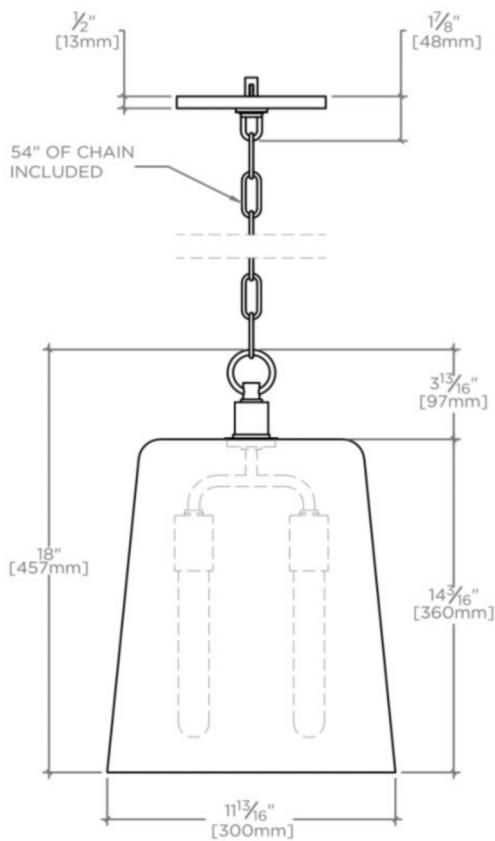

### TECHNICAL DETAILS

Ambient / Task: Task  
Bulb Base Size: E27  
Bulb Type: 8.5" T10  
Depth / Width: 127 mm  
Height: 546 mm  
Installation Type: Ceiling Mounted  
Interior / Exterior Application: Interior Only  
Junction Box Orientation: Any  
Length: 300 mm  
Number of Bulbs: Two  
Primary Material: Brass  
Safety Warnings: Do not exceed max wattage  
Shade Finish: Shiny Seeded  
Shade Material: Glass  
Shade Shape: Bell  
Voltage: 240.0  
Wet / Dry: Damp or Dry

## ARUNDEL

AU04LT

Arundel Ceiling Mounted Large Pendant with Glass Shade

TOP VIEW

SCALE:  $1\frac{1}{2}"=1'-0"$

MOUNTING PLATE

SCALE:  $1\frac{1}{2}"=1'-0"$

FRONT VIEW

SCALE:  $1\frac{1}{2}"=1'-0"$

SIDE VIEW

SCALE:  $1\frac{1}{2}"=1'-0"$