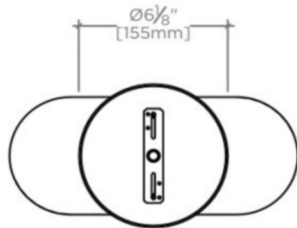

ARUNDEL

AU04LT

Arundel Ceiling Mounted Large Pendant with Glass Shade

TOP VIEW

SCALE: $1\frac{1}{2}"=1'-0"$