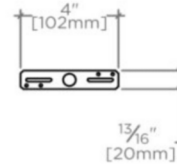

### TECHNICAL DETAILS

Ambient / Task: Task  
Bulb Base Size: E27  
Bulb Type: 8.5" T10  
Depth / Width: 127 mm  
Height: 546 mm  
Installation Type: Ceiling Mounted  
Interior / Exterior Application: Interior Only  
Junction Box Orientation: Any  
Length: 300 mm  
Number of Bulbs: Two  
Primary Material: Brass  
Safety Warnings: Do not exceed max wattage  
Shade Finish: Shiny Seeded  
Shade Material: Glass  
Shade Shape: Bell  
Voltage: 240.0  
Wet / Dry: Damp or Dry

## ARUNDEL

AU04LT

Arundel Ceiling Mounted Large Pendant with Glass Shade

TOP VIEW

SCALE:  $1\frac{1}{2}"=1'-0"$

MOUNTING PLATE

SCALE:  $1\frac{1}{2}"=1'-0"$

FRONT VIEW

SCALE:  $1\frac{1}{2}"=1'-0"$

SIDE VIEW

SCALE:  $1\frac{1}{2}"=1'-0"$