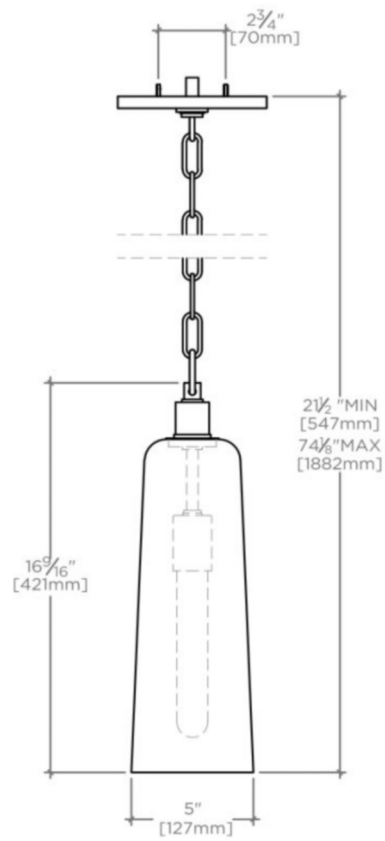

### TECHNICAL DETAILS

Ambient / Task: Task  
Bulb Base Size: E27  
Bulb Type: 8.5" T10  
Depth / Width: 127 mm  
Height: 546 mm  
Installation Type: Ceiling Mounted  
Interior / Exterior Application: Interior Only  
Junction Box Orientation: Any  
Length: 300 mm  
Number of Bulbs: Two  
Primary Material: Brass  
Safety Warnings: Do not exceed max wattage  
Shade Finish: Shiny Seeded  
Shade Material: Glass  
Shade Shape: Bell  
Voltage: 240.0  
Wet / Dry: Damp or Dry

### PRODUCT FEATURES

Mouth-blown glass in Smoke or Clear  
Solid brass and mouth-blown seeded glass  
Uses 75 Watt T10 Bulb(s) (not included)  
CE Listed

## ARUNDEL

AU04LT

Arundel Ceiling Mounted Large Pendant with Glass Shade

TOP VIEW

SCALE:  $1\frac{1}{2}"=1'-0"$

MOUNTING PLATE

SCALE:  $1\frac{1}{2}"=1'-0"$

FRONT VIEW

SCALE:  $1\frac{1}{2}"=1'-0"$

SIDE VIEW

SCALE:  $1\frac{1}{2}"=1'-0"$