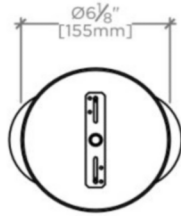

ARUNDEL

AU03LT

Arundel Ceiling Mounted Small Pendant with Glass Shade

SHOWN IN ARUNDEL CEILING MOUNTED SMALL PENDANT WITH GLASS SHADE| AULT03

TECHNICAL DETAILS

Ambient / Task: Task
Bulb Base Size: E27
Bulb Type: 8.5" T10
Depth / Width: 105 mm
Height: 454 mm
Installation Type: Ceiling Mounted
Interior / Exterior Application: Interior Only
Junction Box Orientation: Any
Length: 179 mm
Number of Bulbs: One
Primary Material: Brass
Safety Warnings: Do not exceed max wattage
Shade Finish: Shiny Seeded
Shade Material: Glass
Shade Shape: Bell
Voltage: 240.0
Wet / Dry: Damp or Dry

CODES & STANDARDS

CE

PRODUCT FEATURES

Mouth-blown glass in Smoke or Clear
Solid brass and mouth-blown seeded glass
Uses 75 Watt T10 Bulb(s) (not included)
CE Listed

ARUNDEL

AU03LT

Arundel Ceiling Mounted Small Pendant with Glass Shade

TOP VIEW SCALE: 1/2"=1'-0"

MOUNTING PLATE SCALE: 1/2"=1'-0"

FRONT VIEW SCALE: 1/2"=1'-0"

SIDE VIEW SCALE: 1/2"=1'-0"