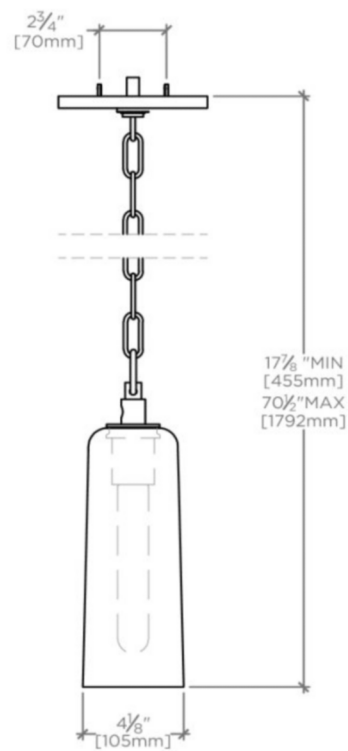

ARUNDEL

AU03LT

Arundel Ceiling Mounted Small Pendant with Glass Shade

SHOWN IN ARUNDEL CEILING MOUNTED SMALL PENDANT WITH GLASS SHADE| AULT03

TECHNICAL DETAILS

Ambient / Task: Task
Bulb Base Size: E27
Bulb Type: 8.5" T10
Depth / Width: 105 mm
Height: 454 mm
Installation Type: Ceiling Mounted
Interior / Exterior Application: Interior Only
Junction Box Orientation: Any
Length: 179 mm
Number of Bulbs: One
Primary Material: Brass
Safety Warnings: Do not exceed max wattage
Shade Finish: Shiny Seeded
Shade Material: Glass
Shade Shape: Bell
Voltage: 240.0
Wet / Dry: Damp or Dry

CODES & STANDARDS

CE

PRODUCT FEATURES

Mouth-blown glass in Smoke or Clear
Solid brass and mouth-blown seeded glass
Uses 75 Watt T10 Bulb(s) (not included)
CE Listed

ARUNDEL

AU03LT

Arundel Ceiling Mounted Small Pendant with Glass Shade

TOP VIEW SCALE: 1/2"=1'-0"

MOUNTING PLATE SCALE: 1/2"=1'-0"

FRONT VIEW SCALE: 1/2"=1'-0"

SIDE VIEW SCALE: 1/2"=1'-0"