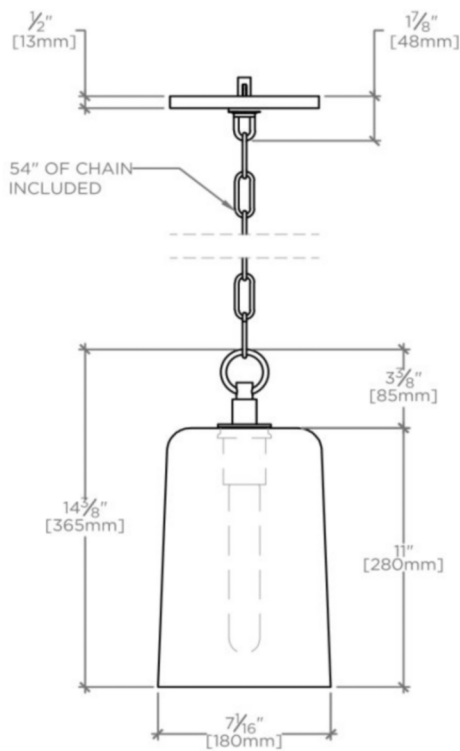

ARUNDEL

AU03LT

Arundel Ceiling Mounted Small Pendant with Glass Shade

SHOWN IN ARUNDEL CEILING MOUNTED SMALL PENDANT WITH GLASS SHADE| AULT03

TECHNICAL DETAILS

Ambient / Task: Task
Bulb Base Size: E27
Bulb Type: 8.5" T10
Depth / Width: 105 mm
Height: 454 mm
Installation Type: Ceiling Mounted
Interior / Exterior Application: Interior Only
Junction Box Orientation: Any
Length: 179 mm
Number of Bulbs: One
Primary Material: Brass
Safety Warnings: Do not exceed max wattage
Shade Finish: Shiny Seeded
Shade Material: Glass
Shade Shape: Bell
Voltage: 240.0
Wet / Dry: Damp or Dry

CODES & STANDARDS

CE

PRODUCT FEATURES

Mouth-blown glass in Smoke or Clear
Solid brass and mouth-blown seeded glass
Uses 75 Watt T10 Bulb(s) (not included)
CE Listed

ARUNDEL

AU03LT

Arundel Ceiling Mounted Small Pendant with Glass Shade

TOP VIEW SCALE: 1/2"=1'-0"

MOUNTING PLATE SCALE: 1/2"=1'-0"

FRONT VIEW SCALE: 1/2"=1'-0"

SIDE VIEW SCALE: 1/2"=1'-0"