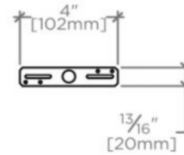

ARUNDEL

AU03LT

Arundel Ceiling Mounted Small Pendant with Glass Shade

SHOWN IN ARUNDEL CEILING MOUNTED SMALL PENDANT WITH GLASS SHADE| AULT03

TECHNICAL DETAILS

Ambient / Task: Task
Bulb Base Size: E27
Bulb Type: 8.5" T10
Depth / Width: 105 mm
Height: 454 mm
Installation Type: Ceiling Mounted
Interior / Exterior Application: Interior Only
Junction Box Orientation: Any
Length: 179 mm
Number of Bulbs: One
Primary Material: Brass
Safety Warnings: Do not exceed max wattage
Shade Finish: Shiny Seeded
Shade Material: Glass
Shade Shape: Bell
Voltage: 240.0
Wet / Dry: Damp or Dry

CODES & STANDARDS

CE

PRODUCT FEATURES

Mouth-blown glass in Smoke or Clear
Solid brass and mouth-blown seeded glass
Uses 75 Watt T10 Bulb(s) (not included)
CE Listed

ARUNDEL

AU03LT

Arundel Ceiling Mounted Small Pendant with Glass Shade

TOP VIEW SCALE: 1/2"=1'-0"

MOUNTING PLATE SCALE: 1/2"=1'-0"

FRONT VIEW SCALE: 1/2"=1'-0"

SIDE VIEW SCALE: 1/2"=1'-0"