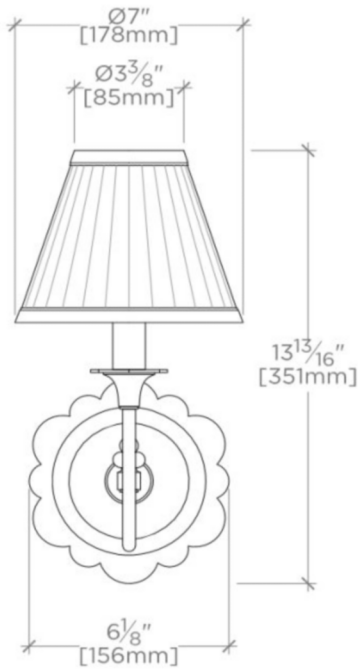

MARLEY

Marley Wall Mounted Single Arm Sconce with Fabric Shade

ML01LT

SHOWN IN MARLEY WALL MOUNTED SINGLE ARM SCONCE WITH FABRIC SHADE|MLLT01

TECHNICAL DETAILS

Ambient / Task: Ambient
Bulb Base Size: B15 Bayonet
Bulb Type: B15/SBC
Depth / Width: 229 mm
Height: 351 mm
Installation Type: Wall Mounted
Interior / Exterior Application: Interior Only
Junction Box Orientation: Any
Length: 178 mm
Number of Bulbs: One
Primary Material: Made of Brass
Safety Warnings: Do not exceed max wattage.
Shade Material: Fabric
Suggested Application: All Applications
Voltage: 240
Wet / Dry: Damp or Dry

CE, IP4X

PRODUCT FEATURES

Uses one B15 Bulb, 40 watts
CE Listed
This item is available in Nickel

PRODUCT (NOTES)

See UK reference chart. Do not exceed max wattage.

WATERWORKS

MARLEY

ML01LT

Marley Wall Mounted Single Arm Sconce with Fabric Shade

TOP VIEW SCALE: 2"=1'-0"

BACK VIEW SCALE: 2"=1'-0"

FRONT VIEW SCALE: 2"=1'-0"

SIDE VIEW SCALE: 2"=1'-0"