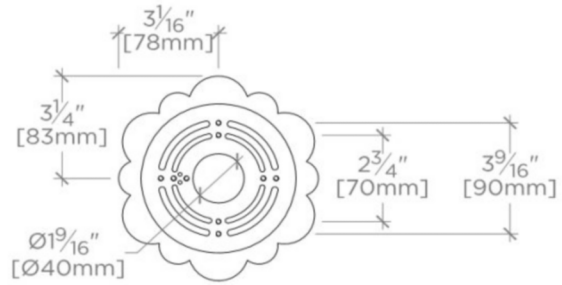

MARLEY

Marley Wall Mounted Single Arm Sconce with Fabric Shade

ML01LT

SHOWN IN MARLEY WALL MOUNTED SINGLE ARM SCONCE WITH FABRIC SHADE|MLLT01

TECHNICAL DETAILS

Ambient / Task: Ambient
Bulb Base Size: B15 Bayonet
Bulb Type: B15/SBC
Depth / Width: 229 mm
Height: 351 mm
Installation Type: Wall Mounted
Interior / Exterior Application: Interior Only
Junction Box Orientation: Any
Length: 178 mm
Number of Bulbs: One
Primary Material: Made of Brass
Safety Warnings: Do not exceed max wattage.
Shade Material: Fabric
Suggested Application: All Applications
Voltage: 240
Wet / Dry: Damp or Dry

CE, IP4X

PRODUCT FEATURES

Uses one B15 Bulb, 40 watts
CE Listed
This item is available in Nickel

PRODUCT (NOTES)

See UK reference chart. Do not exceed max wattage.

WATERWORKS

MARLEY

ML01LT

Marley Wall Mounted Single Arm Sconce with Fabric Shade

TOP VIEW SCALE: 2"=1'-0"

BACK VIEW SCALE: 2"=1'-0"

FRONT VIEW SCALE: 2"=1'-0"

SIDE VIEW SCALE: 2"=1'-0"