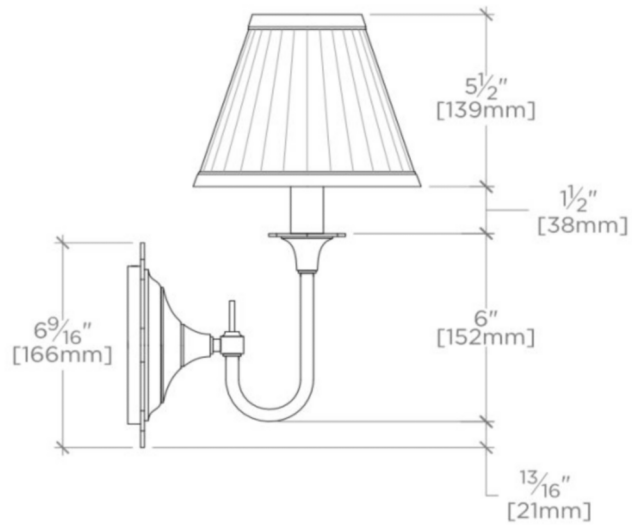

MARLEY

Marley Wall Mounted Single Arm Sconce with Fabric Shade

ML01LT

SHOWN IN MARLEY WALL MOUNTED SINGLE ARM SCONCE WITH FABRIC SHADE|MLLT01

TECHNICAL DETAILS

Ambient / Task: Ambient
Bulb Base Size: B15 Bayonet
Bulb Type: B15/SBC
Depth / Width: 229 mm
Height: 351 mm
Installation Type: Wall Mounted
Interior / Exterior Application: Interior Only
Junction Box Orientation: Any
Length: 178 mm
Number of Bulbs: One
Primary Material: Made of Brass
Safety Warnings: Do not exceed max wattage.
Shade Material: Fabric
Suggested Application: All Applications
Voltage: 240
Wet / Dry: Damp or Dry

CE, IP4X

PRODUCT FEATURES

Uses one B15 Bulb, 40 watts
CE Listed
This item is available in Nickel

PRODUCT (NOTES)

See UK reference chart. Do not exceed max wattage.

WATERWORKS

MARLEY

ML01LT

Marley Wall Mounted Single Arm Sconce with Fabric Shade

TOP VIEW SCALE: 2"=1'-0"

BACK VIEW SCALE: 2"=1'-0"

FRONT VIEW SCALE: 2"=1'-0"

SIDE VIEW SCALE: 2"=1'-0"