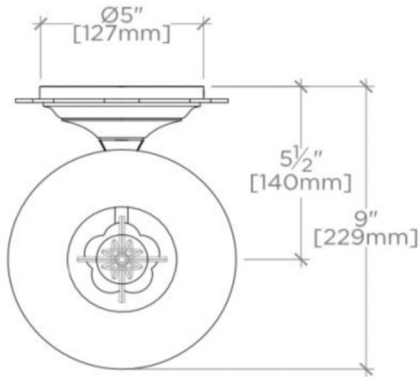

MARLEY

Marley Wall Mounted Single Arm Sconce with Fabric Shade

ML01LT

SHOWN IN MARLEY WALL MOUNTED SINGLE ARM SCONCE WITH FABRIC SHADE|MLLT01

TECHNICAL DETAILS

Ambient / Task: Ambient
Bulb Base Size: B15 Bayonet
Bulb Type: B15/SBC
Depth / Width: 229 mm
Height: 351 mm
Installation Type: Wall Mounted
Interior / Exterior Application: Interior Only
Junction Box Orientation: Any
Length: 178 mm
Number of Bulbs: One
Primary Material: Made of Brass
Safety Warnings: Do not exceed max wattage.
Shade Material: Fabric
Suggested Application: All Applications
Voltage: 240
Wet / Dry: Damp or Dry

CE, IP4X

PRODUCT FEATURES

Uses one B15 Bulb, 40 watts
CE Listed
This item is available in Nickel

PRODUCT (NOTES)

See UK reference chart. Do not exceed max wattage.

WATERWORKS

MARLEY

ML01LT

Marley Wall Mounted Single Arm Sconce with Fabric Shade

TOP VIEW SCALE: 2"=1'-0"

BACK VIEW SCALE: 2"=1'-0"

FRONT VIEW SCALE: 2"=1'-0"

SIDE VIEW SCALE: 2"=1'-0"