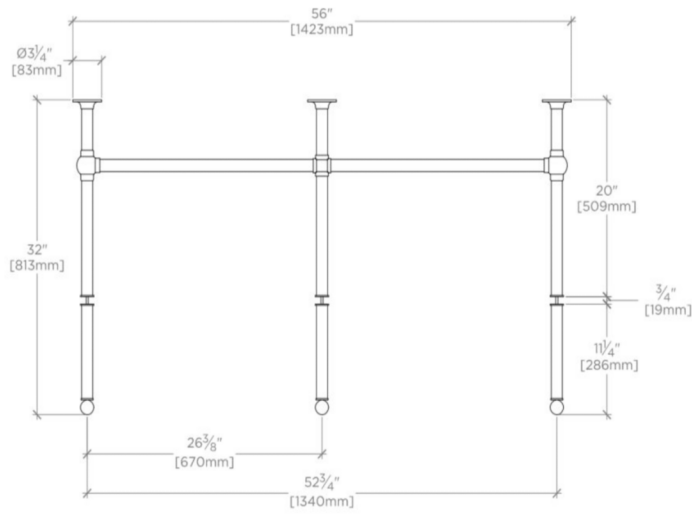

PRATT

PRWS02

Pratt Metal Five Leg Double Washstand 56 1/16" x 20" x 32"

SHOWN IN NICKEL

TECHNICAL DETAILS

ADA Compliance: No
Adjustable Levelers / Feet: N
Diameter of Legs / Tubes: 1 1/4"
Depth / Width: 20"
Height: 32"
Installation Type: Freestanding
Leg Material: Metal
Length: 56 1/16"
Number of Legs: Six
Primary Material: 20 SWG Brass
Rough-in Supply Height Recommended: 21"
Rough-in Waste Height Recommended: 19"
Sink Visibility: Y
Suggested Application: Bath

PRODUCT FEATURES

Practical marble shelf
Tubular legs and bars joined with spherical joints
Custom options available

PRODUCT (NOTES)

Sink and Carrara C Slab top pictured sold separately.

WATERWORKS

PRATT

PRWS02

Pratt Metal Five Leg Double Washstand 56 1/16" x 20" x 32"

TOP VIEW

SCALE: 3/4"=1'-0"

FRONT VIEW

SCALE: 3/4"=1'-0"

SIDE VIEW

SCALE: 3/4"=1'-0"