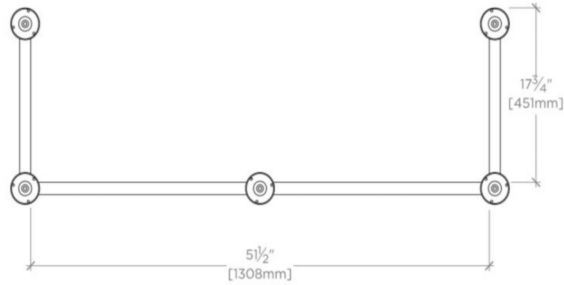

PRATT

PRWS02

Pratt Metal Five Leg Double Washstand 56 1/16" x 20" x 32"

SHOWN IN NICKEL

TECHNICAL DETAILS

ADA Compliance: No
Adjustable Levelers / Feet: N
Diameter of Legs / Tubes: 1 1/4"
Depth / Width: 20"
Height: 32"
Installation Type: Freestanding
Leg Material: Metal
Length: 56 1/16"
Number of Legs: Six
Primary Material: 20 SWG Brass
Rough-in Supply Height Recommended: 21"
Rough-in Waste Height Recommended: 19"
Sink Visibility: Y
Suggested Application: Bath

PRODUCT FEATURES

Practical marble shelf
Tubular legs and bars joined with spherical joints
Custom options available

PRODUCT (NOTES)

Sink and Carrara C Slab top pictured sold separately.

WATERWORKS

PRATT

PRWS02

Pratt Metal Five Leg Double Washstand 56 1/16" x 20" x 32"

TOP VIEW

SCALE: 3/4"=1'-0"

FRONT VIEW

SCALE: 3/4"=1'-0"

SIDE VIEW

SCALE: 3/4"=1'-0"