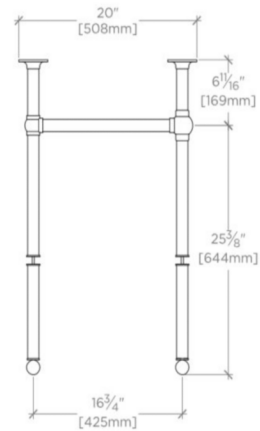

PRATT

PRWS02

Pratt Metal Five Leg Double Washstand 56 1/16" x 20" x 32"

SHOWN IN NICKEL

TECHNICAL DETAILS

ADA Compliance: No
Adjustable Levelers / Feet: N
Diameter of Legs / Tubes: 1 1/4"
Depth / Width: 20"
Height: 32"
Installation Type: Freestanding
Leg Material: Metal
Length: 56 1/16"
Number of Legs: Six
Primary Material: 20 SWG Brass
Rough-in Supply Height Recommended: 21"
Rough-in Waste Height Recommended: 19"
Sink Visibility: Y
Suggested Application: Bath

PRODUCT FEATURES

Practical marble shelf
Tubular legs and bars joined with spherical joints
Custom options available

PRODUCT (NOTES)

Sink and Carrara C Slab top pictured sold separately.

WATERWORKS

PRATT

PRWS02

Pratt Metal Five Leg Double Washstand 56 1/16" x 20" x 32"

TOP VIEW

SCALE: 3/4"=1'-0"

FRONT VIEW

SCALE: 3/4"=1'-0"

SIDE VIEW

SCALE: 3/4"=1'-0"