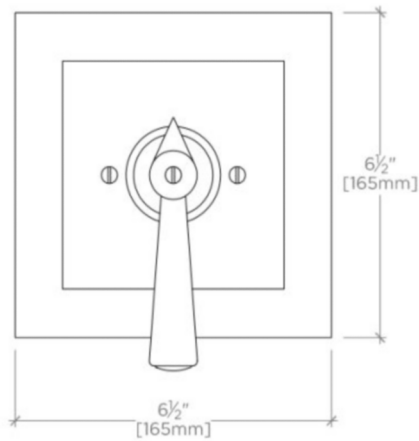

### TECHNICAL DETAILS

ADA Compliance: Yes  
Control Valve Rough-in Depth Maximum: 64 mm  
Control Valve Rough-in Depth Minimum: 57 mm  
Escutcheon Primary Material: Brass  
Depth / Width: 106 mm  
Height: 183 mm  
Integrated Diverter: Y  
Length: 165 mm  
Number of Handles: One  
Primary Material: Brass  
Suggested Application: Bath

### PRODUCT (NOTES)

Requires valve GUPB87 sold separately. Diverter system not compatible with handshowers; a 2-way diverter system must be specified.

## UNPB87

Universal Round Pressure Balance with Diverter Trim with White Porcelain Lever Handle

TOP VIEW

SCALE: 3"=1'-0"

FRONT VIEW

SCALE: 3"=1'-0"

SIDE VIEW

SCALE: 3"=1'-0"