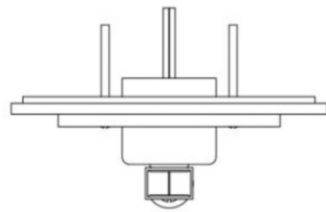

### TECHNICAL DETAILS

ADA Compliance: Yes  
Control Valve Rough-in Depth Maximum: 64 mm  
Control Valve Rough-in Depth Minimum: 57 mm  
Escutcheon Primary Material: Brass  
Depth / Width: 106 mm  
Height: 183 mm  
Integrated Diverter: Y  
Length: 165 mm  
Number of Handles: One  
Primary Material: Brass  
Suggested Application: Bath

### PRODUCT FEATURES

A round trim with integral diverter complements many fittings and accessory ranges, with the option of a porcelain or metal handle

Integral diverter allows bather to move water between two sources

### PRODUCT (NOTES)

Requires valve GUPB87 sold separately. Diverter system not compatible with handshowers; a 2-way diverter system must be specified.

## UNPB87

Universal Round Pressure Balance with Diverter Trim with White Porcelain Lever Handle

TOP VIEW

SCALE: 3"=1'-0"

FRONT VIEW

SCALE: 3"=1'-0"

SIDE VIEW

SCALE: 3"=1'-0"