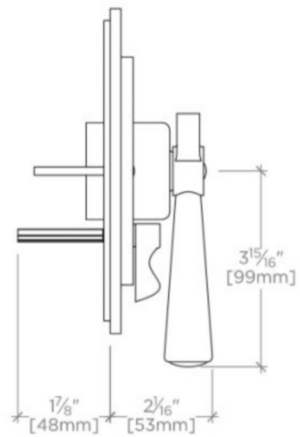

### TECHNICAL DETAILS

ADA Compliance: Yes  
Control Valve Rough-in Depth Maximum: 64 mm  
Control Valve Rough-in Depth Minimum: 57 mm  
Escutcheon Primary Material: Brass  
Depth / Width: 106 mm  
Height: 183 mm  
Integrated Diverter: Y  
Length: 165 mm  
Number of Handles: One  
Primary Material: Brass  
Suggested Application: Bath

### PRODUCT FEATURES

A round trim with integral diverter complements many fittings and accessory ranges, with the option of a porcelain or metal handle

Integral diverter allows bather to move water between two sources

## UNPB87

Universal Round Pressure Balance with Diverter Trim with White Porcelain Lever Handle

TOP VIEW

SCALE: 3"=1'-0"

FRONT VIEW

SCALE: 3"=1'-0"

SIDE VIEW

SCALE: 3"=1'-0"