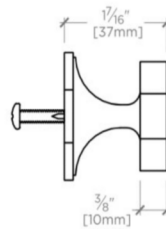

ROADSTER

Roadster 1 1/2" Knob

RDHW02

SHOWN IN ROADSTER 1 1/2" KNOB | RDHW02

TECHNICAL DETAILS

Escutcheon Primary Material: Brass

INSPIRATION

Inspired by vintage sports cars, these classic yet sharp silhouettes feature octagonal indices and geometric forms: perfect for giving any bath a dash of retro cool.

PRODUCT FEATURES

Octagonal details

Pair with Waterworks extensive line of Roadster fittings and faucets

Includes per fixing: 8-32 Truss Head Machine Screw-Combo-Slotted

ROADSTER

Roadster 1 1/2" Knob

RDHW02

MOUNTING HARDWARE INCLUDED		
STYLE #	DESCRIPTION	QTY
998945	Service Parts 8-32 1" Truss Head Machine Screw, Combo, Slotted	1
998946	Service Parts 8-32 1 1/2" Truss Head Machine Screw, Combo, Slotted	1

TOP VIEW SCALE: 6"=1'-0"

ISO VIEW SCALE: 6"=1'-0"

FRONT VIEW SCALE: 6"=1'-0"

SIDE VIEW SCALE: 6"=1'-0"