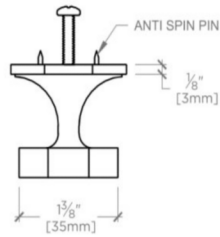

ROADSTER

Roadster 1 1/2" Knob

RDHW02

SHOWN IN ROADSTER 1 1/2" KNOB | RDHW02

TECHNICAL DETAILS

Escutcheon Primary Material: Brass

INSPIRATION

Inspired by vintage sports cars, these classic yet sharp silhouettes feature octagonal indices and geometric forms: perfect for giving any bath a dash of retro cool.

PRODUCT FEATURES

Octagonal details

Pair with Waterworks extensive line of Roadster fittings and faucets

Includes per fixing: 8-32 Truss Head Machine Screw-Combo-Slotted

ROADSTER

Roadster 1 1/2" Knob

RDHW02

MOUNTING HARDWARE INCLUDED		
STYLE #	DESCRIPTION	QTY
998945	Service Parts 8-32 1" Truss Head Machine Screw, Combo, Slotted	1
998946	Service Parts 8-32 1 1/2" Truss Head Machine Screw, Combo, Slotted	1

TOP VIEW SCALE: 6"=1'-0"

ISO VIEW SCALE: 6"=1'-0"

FRONT VIEW SCALE: 6"=1'-0"

SIDE VIEW SCALE: 6"=1'-0"