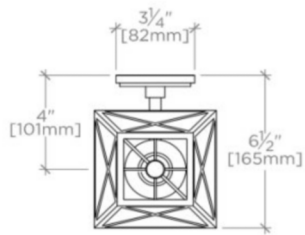

FAIRFAX

FA01LT

Fairfax Wall Mounted Single Arm Sconce with Glass Shade

SHOWN IN FAIRFAX WALL MOUNTED SINGLE ARM SCONCE WITH GLASS SHADE | FALTO1

TECHNICAL DETAILS

Ambient / Task: Ambient
Bulb Base Size: B15 Bayonet
Bulb Type: B15/SBC
Depth / Width: 165 mm
Height: 489 mm
Installation Type: Wall Mounted
Interior / Exterior Application: Interior Only
Junction Box Orientation: Vertical
Length: 127 mm
Light Direction: Down, up and through the shade
Number of Bulbs: One
Orientation: Up
Primary Material: Brass
Safety Warnings: Do not exceed max wattage.
Shade Material: Glass with metal frame
Shade Shape: Pyramid
Suggested Application: All Applications
Voltage: 240
Wet / Dry: Damp or Dry

Uses a B15/SBC Bulb, 40 Watts
Made of Brass
Pyramid Shade
Wall Mounted

PRODUCT (NOTES)

See UK reference chart. Do not exceed max wattage.

WATERWORKS

FAIRFAX

FA01LT

Fairfax Wall Mounted Single Arm Sconce with Glass Shade

TOP VIEW SCALE: $\frac{1}{2}$ "=1'-0"

FRONT VIEW SCALE: $\frac{1}{2}$ "=1'-0"

SIDE VIEW SCALE: $\frac{1}{2}$ "=1'-0"