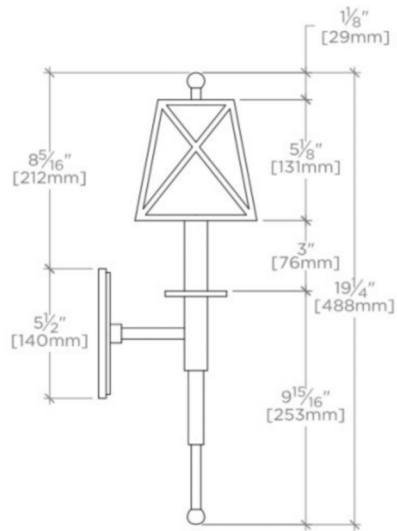

FAIRFAX

FA01LT

Fairfax Wall Mounted Single Arm Sconce with Glass Shade

SHOWN IN FAIRFAX WALL MOUNTED SINGLE ARM SCONCE WITH GLASS SHADE | FALTO1

TECHNICAL DETAILS

Ambient / Task: Ambient
Bulb Base Size: B15 Bayonet
Bulb Type: B15/SBC
Depth / Width: 165 mm
Height: 489 mm
Installation Type: Wall Mounted
Interior / Exterior Application: Interior Only
Junction Box Orientation: Vertical
Length: 127 mm
Light Direction: Down, up and through the shade
Number of Bulbs: One
Orientation: Up
Primary Material: Brass
Safety Warnings: Do not exceed max wattage.
Shade Material: Glass with metal frame
Shade Shape: Pyramid
Suggested Application: All Applications
Voltage: 240
Wet / Dry: Damp or Dry

Uses a B15/SBC Bulb, 40 Watts
Made of Brass
Pyramid Shade
Wall Mounted

PRODUCT (NOTES)

See UK reference chart. Do not exceed max wattage.

WATERWORKS

FAIRFAX

FA01LT

Fairfax Wall Mounted Single Arm Sconce with Glass Shade

TOP VIEW SCALE: $\frac{1}{2}$ "=1'-0"

FRONT VIEW SCALE: $\frac{1}{2}$ "=1'-0"

SIDE VIEW SCALE: $\frac{1}{2}$ "=1'-0"