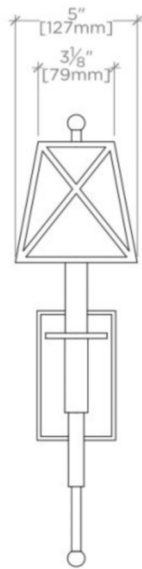

FAIRFAX

FA01LT

Fairfax Wall Mounted Single Arm Sconce with Glass Shade

SHOWN IN FAIRFAX WALL MOUNTED SINGLE ARM SCONCE WITH GLASS SHADE | FALTO1

TECHNICAL DETAILS

Ambient / Task: Ambient
Bulb Base Size: B15 Bayonet
Bulb Type: B15/SBC
Depth / Width: 165 mm
Height: 489 mm
Installation Type: Wall Mounted
Interior / Exterior Application: Interior Only
Junction Box Orientation: Vertical
Length: 127 mm
Light Direction: Down, up and through the shade
Number of Bulbs: One
Orientation: Up
Primary Material: Brass
Safety Warnings: Do not exceed max wattage.
Shade Material: Glass with metal frame
Shade Shape: Pyramid
Suggested Application: All Applications
Voltage: 240
Wet / Dry: Damp or Dry

Uses a B15/SBC Bulb, 40 Watts
Made of Brass
Pyramid Shade
Wall Mounted

PRODUCT (NOTES)

See UK reference chart. Do not exceed max wattage.

WATERWORKS

FAIRFAX

FA01LT

Fairfax Wall Mounted Single Arm Sconce with Glass Shade

TOP VIEW SCALE: $\frac{1}{2}$ "=1'-0"

FRONT VIEW SCALE: $\frac{1}{2}$ "=1'-0"

SIDE VIEW SCALE: $\frac{1}{2}$ "=1'-0"