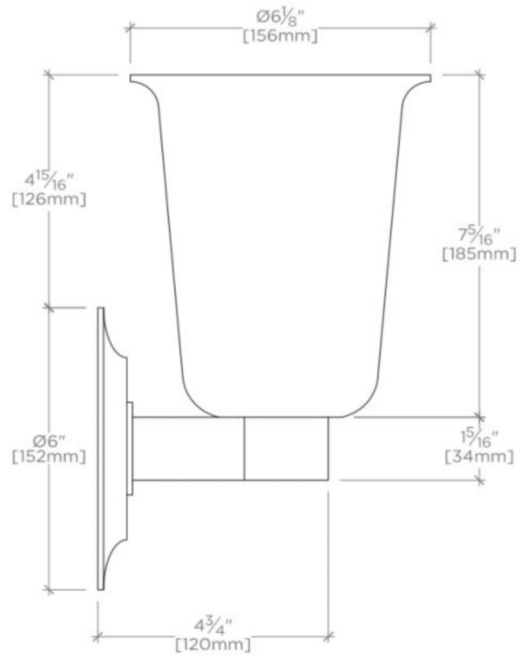

### TECHNICAL DETAILS

Adjustable Levelers / Feet: N  
Ambient / Task: Ambient  
Bulb Base Size: Medium - E26  
Bulb Type: 100 watt max, incandescent A19 (Not Supplied)  
Installation Type: Wall Mounted  
Interior / Exterior Application: Interior Only  
Junction Box Orientation: Any  
Light Direction: Up and through the sides of the light fixture.  
Number of Bulbs: One  
Orientation: Up  
Primary Material: Brass  
Safety Warnings: Do not exceed max wattage (75).  
Shade Material: Glass  
Shade Shape: Cone  
Suggested Application: All Applications  
Voltage: 120.0  
Wet / Dry: Damp or Dry

### PRODUCT FEATURES

6 1/8" x 6 13/16" x 10 15/16"

Uses one 100W max. incandescent A19 bulbs, Medium E26

## BRLT03

Butler Wall Mounted Single Arm Sconce with White Glass Shade

TOP VIEW SCALE: 3"=1'-0"

FRONT VIEW SCALE: 3"=1'-0"

SIDE VIEW SCALE: 3"=1'-0"