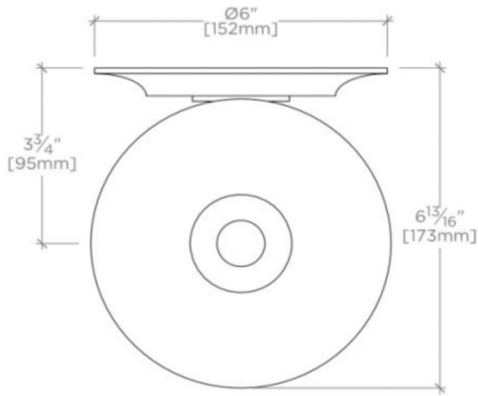

BUTLER

BRLT03

Butler Wall Mounted Single Arm Sconce with White Glass Shade

TOP VIEW SCALE: 3"=1'-0"