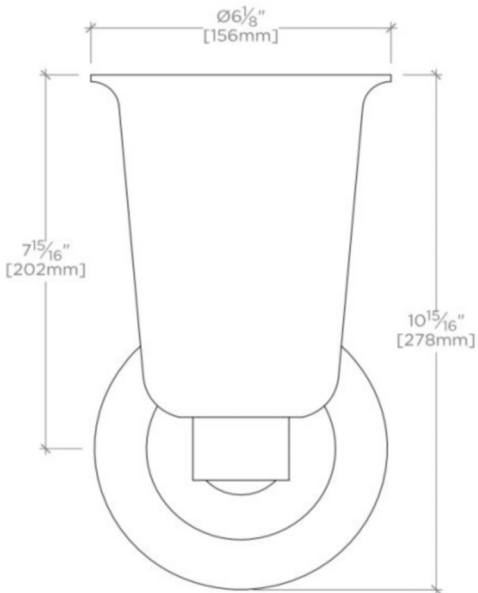

### TECHNICAL DETAILS

Adjustable Levelers / Feet: N  
Ambient / Task: Ambient  
Bulb Base Size: Medium - E26  
Bulb Type: 100 watt max, incandescent A19 (Not Supplied)  
Installation Type: Wall Mounted  
Interior / Exterior Application: Interior Only  
Junction Box Orientation: Any  
Light Direction: Up and through the sides of the light fixture.  
Number of Bulbs: One  
Orientation: Up  
Primary Material: Brass  
Safety Warnings: Do not exceed max wattage (75).  
Shade Material: Glass  
Shade Shape: Cone  
Suggested Application: All Applications  
Voltage: 120.0  
Wet / Dry: Damp or Dry

### PRODUCT FEATURES

6 1/8" x 6 13/16" x 10 15/16"

Uses one 100W max. incandescent A19 bulbs, Medium E26

## BRLT03

Butler Wall Mounted Single Arm Sconce with White Glass Shade

TOP VIEW SCALE: 3"=1'-0"

FRONT VIEW SCALE: 3"=1'-0"

SIDE VIEW SCALE: 3"=1'-0"