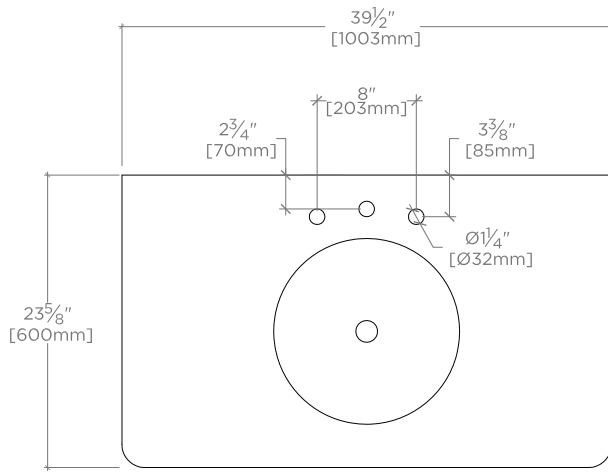

WATERWORKS

PRODUCT SUPPORT
800.927.2120
WATERWORKS.COM

ETOILE

Metal Round Two Leg Single Washstand in
Chrome

STYLE No. ETWS47
REFERENCE No. ETWS47C
ITEM No. 12-83177-27224

SPECIFICATIONS
PAGE 2 OF 3

All dimensions are based on original specifications and are subject to change and variation. Please consult your Design Associate for current specifications.

TOP VIEW

SCALE: 3/4"=1'-0"

FRONT VIEW

SCALE: 3/4"=1'-0"

SIDE VIEW

SCALE: 3/4"=1'-0"

WATERWORKS

PRODUCT SUPPORT
800.927.2120
WATERWORKS.COM

ETOILE

Metal Round Two Leg Single Washstand in
Chrome

STYLE No. ETWS47

REFERENCE No. ETWS47C

ITEM No. 12-83177-27224

SPECIFICATIONS
PAGE 3 OF 3

SPECIFICATIONS

Primary Material: Brass
ADA Compliance:
Adjustable Levelers / Feet:
Diameter of Legs / Tubes:
Dimension Tolerance:
Fittings Hole Depth:
Fittings Hole Diameter:
Leg Material: Metal
Number of Legs: Two
Recommended Overhang:
Recommended Rough-in Supply Height:
Recommended Rough-in Waste Height:
Sink Visibility: Yes
Top Attachment Method: