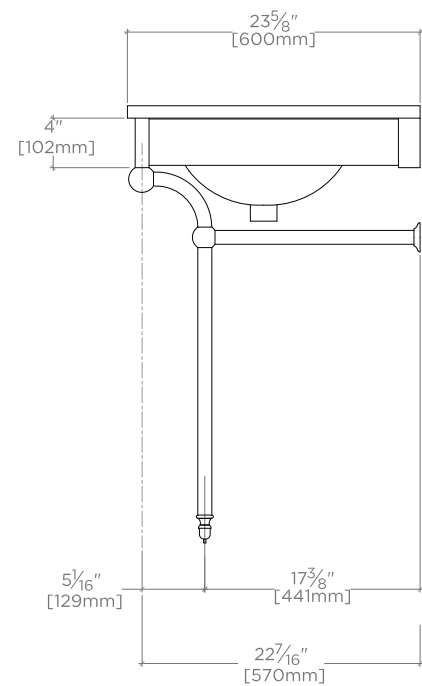

WATERWORKS

PRODUCT SUPPORT
800.927.2120
WATERWORKS.COM

ETOILE

Metal Round Two Leg Single Washstand in
Chrome

STYLE No. ETWS47
REFERENCE No. ETWS47C
ITEM No. 12-83177-27224

SPECIFICATIONS
PAGE 2 OF 3

All dimensions are based on original specifications and are subject to change and variation. Please consult your Design Associate for current specifications.

TOP VIEW

SCALE: 3/4"=1'-0"

FRONT VIEW

SCALE: 3/4"=1'-0"

SIDE VIEW

SCALE: 3/4"=1'-0"

WATERWORKS

PRODUCT SUPPORT
800.927.2120
WATERWORKS.COM

ETOILE

Metal Round Two Leg Single Washstand in
Chrome

STYLE No. ETWS47

REFERENCE No. ETWS47C

ITEM No. 12-83177-27224

SPECIFICATIONS
PAGE 3 OF 3

SPECIFICATIONS

Primary Material: Brass
ADA Compliance:
Adjustable Levelers / Feet:
Diameter of Legs / Tubes:
Dimension Tolerance:
Fittings Hole Depth:
Fittings Hole Diameter:
Leg Material: Metal
Number of Legs: Two
Recommended Overhang:
Recommended Rough-in Supply Height:
Recommended Rough-in Waste Height:
Sink Visibility: Yes
Top Attachment Method: