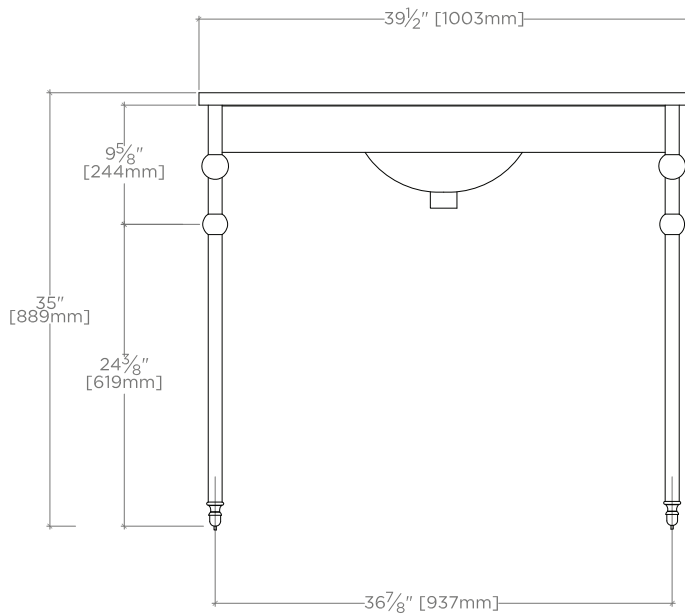

WATERWORKS

PRODUCT SUPPORT
800.927.2120
WATERWORKS.COM

ETOILE

Metal Round Two Leg Single Washstand in
Chrome

STYLE No. ETWS47
REFERENCE No. ETWS47C
ITEM No. 12-83177-27224

SPECIFICATIONS
PAGE 2 OF 3

All dimensions are based on original specifications and are subject to change and variation. Please consult your Design Associate for current specifications.

TOP VIEW

SCALE: 3/4"=1'-0"

FRONT VIEW

SCALE: 3/4"=1'-0"

SIDE VIEW

SCALE: 3/4"=1'-0"

WATERWORKS

PRODUCT SUPPORT
800.927.2120
WATERWORKS.COM

ETOILE

Metal Round Two Leg Single Washstand in
Chrome

STYLE No. ETWS47

REFERENCE No. ETWS47C

ITEM No. 12-83177-27224

SPECIFICATIONS
PAGE 3 OF 3

SPECIFICATIONS

Primary Material: Brass
ADA Compliance:
Adjustable Levelers / Feet:
Diameter of Legs / Tubes:
Dimension Tolerance:
Fittings Hole Depth:
Fittings Hole Diameter:
Leg Material: Metal
Number of Legs: Two
Recommended Overhang:
Recommended Rough-in Supply Height:
Recommended Rough-in Waste Height:
Sink Visibility: Yes
Top Attachment Method: