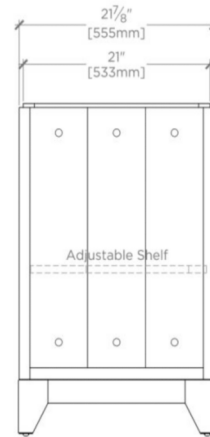

MOORLAND

999095

Moorland Single Vanity 36" x 22" x 33 3/4"

SHOWN IN MOORLAND SINGLE VANITY PACKAGED WITH SINK AND SLAB TOP 36" X 22" X 34 3/8" | MDVN02

TECHNICAL DETAILS

ADA Compliance: No
Adjustable Levelers / Feet: Y
Depth / Width: 22"
Height: 33 3/4"
Length: 36"
Primary Material: Wood
Suggested Application: Bath

WATERWORKS

MOORLAND

999095

Moorland Single Vanity 36" x 22" x 33 3/4"

TOP VIEW

SCALE: 3/4"=1'-0"

FRONT VIEW

SCALE: 3/4"=1'-0"

SIDE VIEW

SCALE: 3/4"=1'-0"