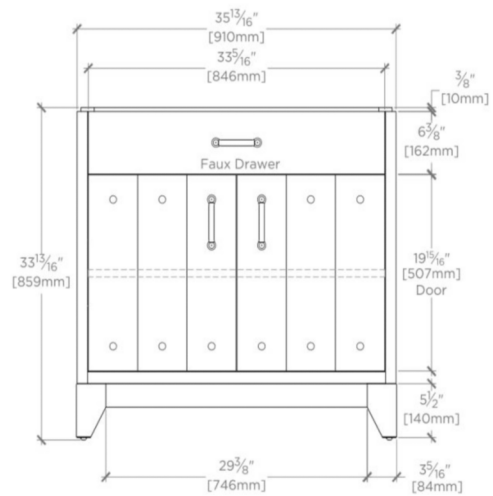

MOORLAND

999095

Moorland Single Vanity 36" x 22" x 33 3/4"

SHOWN IN MOORLAND SINGLE VANITY PACKAGED WITH SINK AND SLAB TOP 36" X 22" X 34 3/8" | MDVN02

TECHNICAL DETAILS

ADA Compliance: No
Adjustable Levelers / Feet: Y
Depth / Width: 22"
Height: 33 3/4"
Length: 36"
Primary Material: Wood
Suggested Application: Bath

WATERWORKS

MOORLAND

999095

Moorland Single Vanity 36" x 22" x 33 3/4"

TOP VIEW

SCALE: 3/4"=1'-0"

FRONT VIEW

SCALE: 3/4"=1'-0"

SIDE VIEW

SCALE: 3/4"=1'-0"