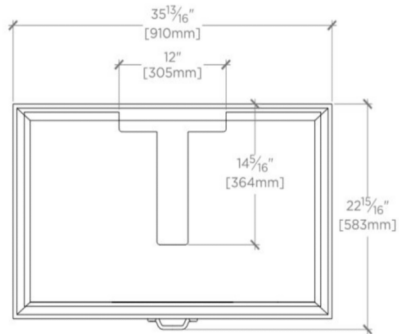

MOORLAND

999095

Moorland Single Vanity 36" x 22" x 33 3/4"

SHOWN IN MOORLAND SINGLE VANITY PACKAGED WITH SINK AND SLAB TOP 36" X 22" X 34 3/8" | MDVN02

TECHNICAL DETAILS

ADA Compliance: No
Adjustable Levelers / Feet: Y
Depth / Width: 22"
Height: 33 3/4"
Length: 36"
Primary Material: Wood
Suggested Application: Bath

WATERWORKS

MOORLAND

999095

Moorland Single Vanity 36" x 22" x 33 3/4"

TOP VIEW

SCALE: 3/4"=1'-0"

FRONT VIEW

SCALE: 3/4"=1'-0"

SIDE VIEW

SCALE: 3/4"=1'-0"