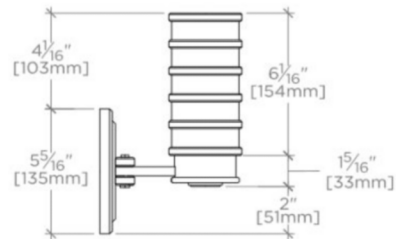

ELECTRA

EE01LT

Electra Wall Mounted Single Arm Sconce with Glass Shade

SHOWN IN ELECTRA WALL MOUNTED SINGLE ARM SCONCE WITH GLASS SHADE| EELT01

TECHNICAL DETAILS

Ambient / Task: Ambient
Bulb Base Size: E27
Bulb Type: E27 Tubular
Depth / Width: 176 mm
Height: 238 mm
Interior / Exterior Application: Interior Only
Junction Box Orientation: Vertical
Length: 90 mm
Number of Bulbs: One
Primary Material: Made of Brass
Safety Warnings: Do not exceed max wattage.
Suggested Application: All Applications
Voltage: 240
Wet / Dry: Damp or Dry

This item is available in Chrome and Nickel

PRODUCT (NOTES)

See UK reference chart. Do not exceed max wattage.

ELECTRA

EE01LT

Electra Wall Mounted Single Arm Sconce with Glass Shade

TO ADJUST SWIVEL LOOSEN NUT ON THE CENTER HINGE.
AFTER ADJUSTMENT IS MADE TIGHTEN TO SECURE LIGHT

TOP VIEW SCALE: $1\frac{1}{2}$ "=1'-0"

FRONT VIEW SCALE: $1\frac{1}{2}$ "=1'-0"

SIDE VIEW SCALE: $1\frac{1}{2}$ "=1'-0"