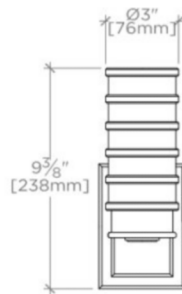

ELECTRA

EE01LT

Electra Wall Mounted Single Arm Sconce with Glass Shade

SHOWN IN ELECTRA WALL MOUNTED SINGLE ARM SCONCE WITH GLASS SHADE| EELT01

TECHNICAL DETAILS

Ambient / Task: Ambient
Bulb Base Size: E27
Bulb Type: E27 Tubular
Depth / Width: 176 mm
Height: 238 mm
Interior / Exterior Application: Interior Only
Junction Box Orientation: Vertical
Length: 90 mm
Number of Bulbs: One
Primary Material: Made of Brass
Safety Warnings: Do not exceed max wattage.
Suggested Application: All Applications
Voltage: 240
Wet / Dry: Damp or Dry

This item is available in Chrome and Nickel

PRODUCT (NOTES)

See UK reference chart. Do not exceed max wattage.

ELECTRA

EE01LT

Electra Wall Mounted Single Arm Sconce with Glass Shade

TO ADJUST SWIVEL LOOSEN NUT ON THE CENTER HINGE.
AFTER ADJUSTMENT IS MADE TIGHTEN TO SECURE LIGHT

TOP VIEW SCALE: $1\frac{1}{2}$ "=1'-0"

FRONT VIEW SCALE: $1\frac{1}{2}$ "=1'-0"

SIDE VIEW SCALE: $1\frac{1}{2}$ "=1'-0"