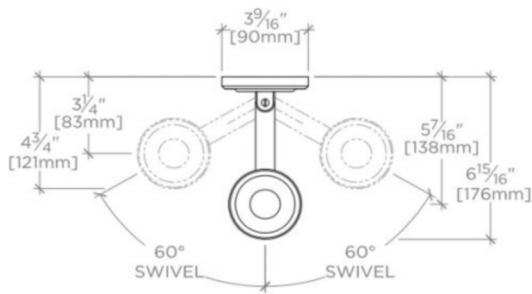

ELECTRA

EE01LT

Electra Wall Mounted Single Arm Sconce with Glass Shade

SHOWN IN ELECTRA WALL MOUNTED SINGLE ARM SCONCE WITH GLASS SHADE| EELT01

TECHNICAL DETAILS

Ambient / Task: Ambient
Bulb Base Size: E27
Bulb Type: E27 Tubular
Depth / Width: 176 mm
Height: 238 mm
Interior / Exterior Application: Interior Only
Junction Box Orientation: Vertical
Length: 90 mm
Number of Bulbs: One
Primary Material: Made of Brass
Safety Warnings: Do not exceed max wattage.
Suggested Application: All Applications
Voltage: 240
Wet / Dry: Damp or Dry

INSPIRATION

Stacked forms, moveable arms, ground and polished glass contribute to the modern aesthetic of the Electra light.

CODES & STANDARDS

CE

PRODUCT FEATURES

Uses one E27 Tubular Bulb, 60 watts

CE Listed

This item is available in Chrome and Nickel

PRODUCT (NOTES)

See UK reference chart. Do not exceed max wattage.

ELECTRA

EE01LT

Electra Wall Mounted Single Arm Sconce with Glass Shade

TO ADJUST SWIVEL LOOSEN NUT ON THE CENTER HINGE.
AFTER ADJUSTMENT IS MADE TIGHTEN TO SECURE LIGHT

TOP VIEW SCALE: $1\frac{1}{2}$ "=1'-0"

FRONT VIEW SCALE: $1\frac{1}{2}$ "=1'-0"

SIDE VIEW SCALE: $1\frac{1}{2}$ "=1'-0"