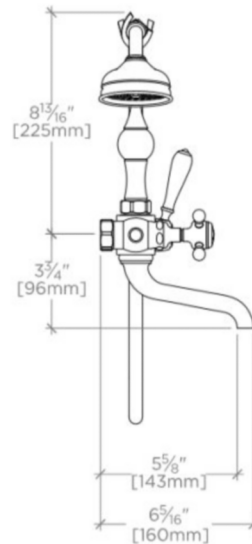

WATERWORKS

JULIA

Julia Exposed Tub Filler with Handshower and Black Porcelain Lever Diverter

JUXT03

SHOWN IN NICKEL WITH BLACK PORCELAIN

TECHNICAL DETAILS

ADA Compliance: Yes
Adjustable versus Fixed Spray: Fixed Spray
Diameter of Head: 2.8"
Flow Restriction Options: 2.0, 1.75, 1.5, 0.92
Handle Spread Maximum: 5 7/8"
Handle Spread Minimum: 5 7/8"
Handle Turn Angle: Quarter Turn
Handshower / Spray Hose Length: 60"
Index Color / Finish and Material: White Porcelain
Depth / Width: 6 1/2"
Height: 12 1/2"
Index Marking: Hot/Cold
Inlet Connection Size: 3/4"
Inlet Connection Type: Union Nut
Inlet Supply Spread Maximum: 5 7/8"
Inlet Supply Spread Minimum: 5 7/8"
Integrated Diverter: Y
Length: 10 1/2"
Number of Handles: Three
Pivot: N
Primary Material: Brass
Restricted Maximum Flow Rate: 2.5 gpm
Spout Reach: 4 1/2"
Spout Swivel: N
Suggested Application: Bath
Valve Material: Ceramic
Water Pressure Maximum: 85.0 psi
Water Pressure Minimum: 20.0 psi
Water Pressure Recommended: 45.0 psi

Available with metal, wood or porcelain handle materials with MTO materials including porcelain and semiprecious stones.

Standard flow rate is 2.5gpm for handshower only. Also available in high efficient flow options. Contact your sales associate or call 1 (800) 899-6757 for details.

CODES & STANDARDS

Code # JUTU01: ASME A112.18.1 / CSA B125.1, State of MA

PRODUCT (NOTES)

Requires wall unions (JUUN06), deck unions (JUUN07), or floor unions (UNUN32)

JULIA

JUXT03

Julia Exposed Tub Filler with Handshower and Black Porcelain Lever Diverter

TOP VIEW

SCALE: 1 1/2"=1'-0"

FRONT VIEW

SCALE: 1 1/2"=1'-0"

SIDE VIEW

SCALE: 1 1/2"=1'-0"