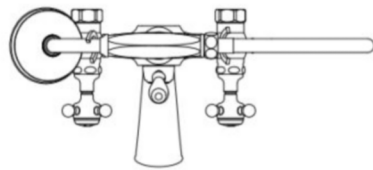

WATERWORKS

JULIA

Julia Exposed Tub Filler with Handshower and Black Porcelain Lever Diverter

JUXT03

SHOWN IN NICKEL WITH BLACK PORCELAIN

TECHNICAL DETAILS

ADA Compliance: Yes
Adjustable versus Fixed Spray: Fixed Spray
Diameter of Head: 2.8"
Flow Restriction Options: 2.0, 1.75, 1.5, 0.92
Handle Spread Maximum: 5 7/8"
Handle Spread Minimum: 5 7/8"
Handle Turn Angle: Quarter Turn
Handshower / Spray Hose Length: 60"
Index Color / Finish and Material: White Porcelain
Depth / Width: 6 1/2"
Height: 12 1/2"
Index Marking: Hot/Cold
Inlet Connection Size: 3/4"
Inlet Connection Type: Union Nut
Inlet Supply Spread Maximum: 5 7/8"
Inlet Supply Spread Minimum: 5 7/8"
Integrated Diverter: Y
Length: 10 1/2"
Number of Handles: Three
Pivot: N
Primary Material: Brass
Restricted Maximum Flow Rate: 2.5 gpm
Spout Reach: 4 1/2"
Spout Swivel: N
Suggested Application: Bath
Valve Material: Ceramic
Water Pressure Maximum: 85.0 psi
Water Pressure Minimum: 20.0 psi
Water Pressure Recommended: 45.0 psi

PRODUCT FEATURES

Cross handles feature hot and cold markings on white porcelain indices. A handshower adds a degree of comfort, making it easy to rinse the bath.

This item is stocked in a Chrome, Nickel or Matte Nickel finishes and additional made-to-order finish options are available in 12 weeks from purchase.

Available with metal, wood or porcelain handle materials with MTO materials including porcelain and semiprecious stones.

Standard flow rate is 2.5gpm for handshower only. Also available in high efficient flow options. Contact your sales associate or call 1 (800) 899-6757 for details.

CODES & STANDARDS

Code # JUTU01: ASME A112.18.1 / CSA B125.1, State of MA

PRODUCT (NOTES)

Requires wall unions (JUUN06), deck unions (JUUN07), or floor unions (UNUN32)

JULIA

JUXT03

Julia Exposed Tub Filler with Handshower and Black Porcelain Lever Diverter