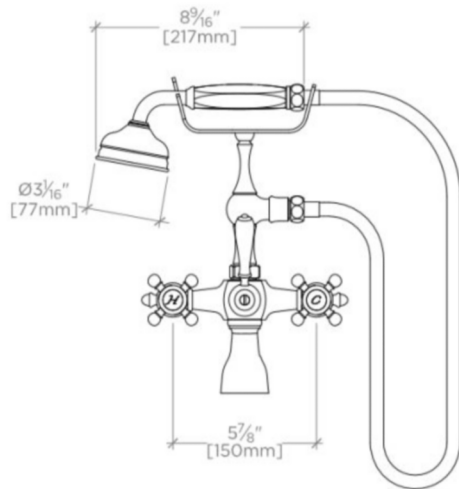

WATERWORKS

JULIA

Julia Exposed Tub Filler with Handshower and Black Porcelain Lever Diverter

JUXT03

SHOWN IN NICKEL WITH BLACK PORCELAIN

TECHNICAL DETAILS

ADA Compliance: Yes
Adjustable versus Fixed Spray: Fixed Spray
Diameter of Head: 2.8"
Flow Restriction Options: 2.0, 1.75, 1.5, 0.92
Handle Spread Maximum: 5 7/8"
Handle Spread Minimum: 5 7/8"
Handle Turn Angle: Quarter Turn
Handshower / Spray Hose Length: 60"
Index Color / Finish and Material: White Porcelain
Depth / Width: 6 1/2"
Height: 12 1/2"
Index Marking: Hot/Cold
Inlet Connection Size: 3/4"
Inlet Connection Type: Union Nut
Inlet Supply Spread Maximum: 5 7/8"
Inlet Supply Spread Minimum: 5 7/8"
Integrated Diverter: Y
Length: 10 1/2"
Number of Handles: Three
Pivot: N
Primary Material: Brass
Restricted Maximum Flow Rate: 2.5 gpm
Spout Reach: 4 1/2"
Spout Swivel: N
Suggested Application: Bath
Valve Material: Ceramic
Water Pressure Maximum: 85.0 psi
Water Pressure Minimum: 20.0 psi
Water Pressure Recommended: 45.0 psi

Available with metal, wood or porcelain handle materials with MTO materials including porcelain and semiprecious stones.

Standard flow rate is 2.5gpm for handshower only. Also available in high efficient flow options. Contact your sales associate or call 1 (800) 899-6757 for details.

CODES & STANDARDS

Code # JUTU01: ASME A112.18.1 / CSA B125.1, State of MA

PRODUCT (NOTES)

Requires wall unions (JUUN06), deck unions (JUUN07), or floor unions (UNUN32)

JULIA

JUXT03

Julia Exposed Tub Filler with Handshower and Black Porcelain Lever Diverter

TOP VIEW

SCALE: 1 1/2"=1'-0"

FRONT VIEW

SCALE: 1 1/2"=1'-0"

SIDE VIEW

SCALE: 1 1/2"=1'-0"