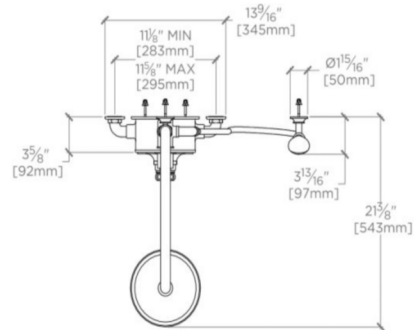

## HNXS70

Henry Exposed Thermostatic Shower System with 8" Shower Head, Handshower, Metal Lever Diverter Handle, Metal Lever and Cross

SHOWN IN HENRY EXPOSED THERMOSTATIC SHOWER SYSTEM WITH 8" SHOWER HEAD, HANDSHOWER, METAL LEVER

### TECHNICAL DETAILS

Adjustable versus Fixed Spray: Fixed Spray  
 Diameter of Head: 7 3/4"  
 Diameter of Legs / Tubes: 1 1/8"  
 Escutcheon Primary Material: Brass  
 Fittings Hole Diameter: 1 1/8"  
 Flow Restriction Options: Shower Head: 2.5, 2.0, 1.75, 1.5 and  
 Handshower: 2.5, 2.2, 2.0, 1.75, 1.5, 1.2, 0.92  
 Handle Spread Maximum: 5 11/16"  
 Handle Spread Minimum: 5 11/16"  
 Handle Turn Angle: Quarter Turn  
 Handshower / Spray Hose Length: 59"  
 Inlet Connection Size: 3/4"  
 Inlet Connection Type: Copper Compression  
 Inlet Supply Spread Maximum: 11 5/8"  
 Inlet Supply Spread Minimum: 11 1/8"  
 Installation Type: Wall Mounted  
 Integrated Diverter: Y  
 Integrated Spray: N  
 Number of Handles: Three  
 Number of Holes: Two Hole  
 Pivot: Y  
 Primary Material: Brass  
 Spray Included in Unit: Y  
 Suggested Application: Bath  
 Valve Material: Wax Element  
 Water Pressure Maximum: 85.0 psi  
 Water Pressure Minimum: 20.0 psi  
 Water Pressure Recommended: 45.0 psi

### PRODUCT FEATURES

Available Late Spring 2018

Features an intergrated thermostatic shut-off valve

Stocked in Nickel, Chrome, Unlacquered Brass, and Matte Nickel finishes

Standard flow rate is 2.5gpm (9.5 L/min). Also available in high efficient flow options. Contact your sales associate or call 1 (800) 899-6757 for details.

## HNXS70

Henry Exposed Thermostatic Shower System with 8" Shower Head, Handshower, Metal Lever Diverter Handle, Metal Lever and Cross

TOP VIEW

SCALE: 3/4"=1'-0"

FRONT VIEW

SCALE: 3/4"=1'-0"

SIDE VIEW

SCALE: 3/4"=1'-0"