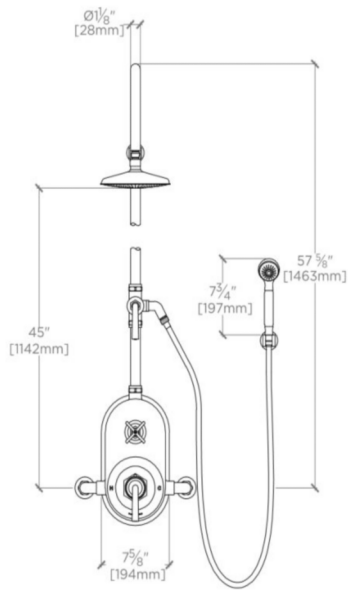

## HNXS70

Henry Exposed Thermostatic Shower System with 8" Shower Head, Handshower, Metal Lever Diverter Handle, Metal Lever and Cross

SHOWN IN HENRY EXPOSED THERMOSTATIC SHOWER SYSTEM WITH 8" SHOWER HEAD, HANDSHOWER, METAL LEVER

### TECHNICAL DETAILS

Adjustable versus Fixed Spray: Fixed Spray  
 Diameter of Head: 7 3/4"  
 Diameter of Legs / Tubes: 1 1/8"  
 Escutcheon Primary Material: Brass  
 Fittings Hole Diameter: 1 1/8"  
 Flow Restriction Options: Shower Head: 2.5, 2.0, 1.75, 1.5 and  
 Handshower: 2.5, 2.2, 2.0, 1.75, 1.5, 1.2, 0.92  
 Handle Spread Maximum: 5 11/16"  
 Handle Spread Minimum: 5 11/16"  
 Handle Turn Angle: Quarter Turn  
 Handshower / Spray Hose Length: 59"  
 Inlet Connection Size: 3/4"  
 Inlet Connection Type: Copper Compression  
 Inlet Supply Spread Maximum: 11 5/8"  
 Inlet Supply Spread Minimum: 11 1/8"  
 Installation Type: Wall Mounted  
 Integrated Diverter: Y  
 Integrated Spray: N  
 Number of Handles: Three  
 Number of Holes: Two Hole  
 Pivot: Y  
 Primary Material: Brass  
 Spray Included in Unit: Y  
 Suggested Application: Bath  
 Valve Material: Wax Element  
 Water Pressure Maximum: 85.0 psi  
 Water Pressure Minimum: 20.0 psi  
 Water Pressure Recommended: 45.0 psi

## HENRY

## HNXS70

Henry Exposed Thermostatic Shower System with 8" Shower Head, Handshower, Metal Lever Diverter Handle, Metal Lever and Cross

TOP VIEW

SCALE: 3/4"=1'-0"

FRONT VIEW

SCALE: 3/4"=1'-0"

SIDE VIEW

SCALE: 3/4"=1'-0"