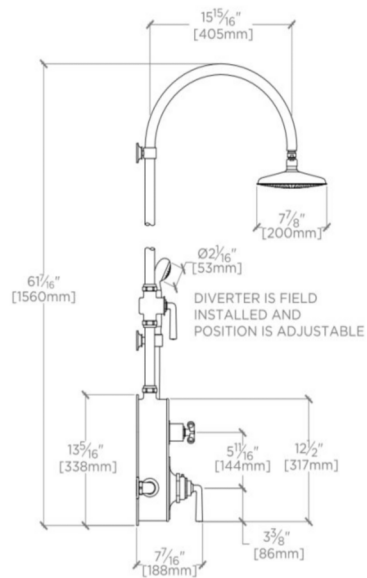

## HNXS70

Henry Exposed Thermostatic Shower System with 8" Shower Head, Handshower, Metal Lever Diverter Handle, Metal Lever and Cross

SHOWN IN HENRY EXPOSED THERMOSTATIC SHOWER SYSTEM WITH 8" SHOWER HEAD, HANDSHOWER, METAL LEVER

### TECHNICAL DETAILS

Adjustable versus Fixed Spray: Fixed Spray  
 Diameter of Head: 7 3/4"  
 Diameter of Legs / Tubes: 1 1/8"  
 Escutcheon Primary Material: Brass  
 Fittings Hole Diameter: 1 1/8"  
 Flow Restriction Options: Shower Head: 2.5, 2.0, 1.75, 1.5 and  
 Handshower: 2.5, 2.2, 2.0, 1.75, 1.5, 1.2, 0.92  
 Handle Spread Maximum: 5 11/16"  
 Handle Spread Minimum: 5 11/16"  
 Handle Turn Angle: Quarter Turn  
 Handshower / Spray Hose Length: 59"  
 Inlet Connection Size: 3/4"  
 Inlet Connection Type: Copper Compression  
 Inlet Supply Spread Maximum: 11 5/8"  
 Inlet Supply Spread Minimum: 11 1/8"  
 Installation Type: Wall Mounted  
 Integrated Diverter: Y  
 Integrated Spray: N  
 Number of Handles: Three  
 Number of Holes: Two Hole  
 Pivot: Y  
 Primary Material: Brass  
 Spray Included in Unit: Y  
 Suggested Application: Bath  
 Valve Material: Wax Element  
 Water Pressure Maximum: 85.0 psi  
 Water Pressure Minimum: 20.0 psi  
 Water Pressure Recommended: 45.0 psi

## HNXS70

Henry Exposed Thermostatic Shower System with 8" Shower Head, Handshower, Metal Lever Diverter Handle, Metal Lever and Cross

TOP VIEW

SCALE: 3/4"=1'-0"

FRONT VIEW

SCALE: 3/4"=1'-0"

SIDE VIEW

SCALE: 3/4"=1'-0"