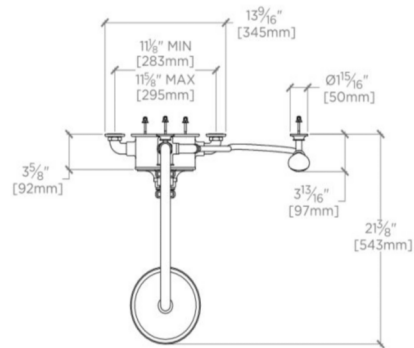

## HNXS60

Henry Exposed Thermostatic Shower System with 8" Shower Head, Handshower, Metal Cross Diverter Handle, Metal Lever and Cross

SHOWN IN HENRY EXPOSED THERMOSTATIC SHOWER SYSTEM WITH 8" SHOWER HEAD, HANDSHOWER, METAL CROSS

### TECHNICAL DETAILS

Adjustable versus Fixed Spray: Fixed Spray  
 Diameter of Head: 7 3/4"  
 Diameter of Legs / Tubes: 1 1/8"  
 Escutcheon Primary Material: Brass  
 Fittings Hole Diameter: 1 1/8"  
 Flow Restriction Options: Shower Head: 2.5, 2.0, 1.75, 1.5 and  
 Handshower: 2.5, 2.2, 2.0, 1.75, 1.5, 1.2, 0.92  
 Handle Spread Maximum: 5 11/16"  
 Handle Spread Minimum: 5 11/16"  
 Handle Turn Angle: Quarter Turn  
 Handshower / Spray Hose Length: 59"  
 Inlet Connection Size: 3/4"  
 Inlet Connection Type: Copper Compression  
 Inlet Supply Spread Maximum: 11 5/8"  
 Inlet Supply Spread Minimum: 11 1/8"  
 Installation Type: Wall Mounted  
 Integrated Diverter: Y  
 Integrated Spray: N  
 Number of Handles: Three  
 Number of Holes: Two Hole  
 Pivot: Y  
 Primary Material: Brass  
 Spray Included in Unit: Y  
 Suggested Application: Bath  
 Valve Material: Wax Element  
 Water Pressure Maximum: 85.0 psi  
 Water Pressure Minimum: 20.0 psi  
 Water Pressure Recommended: 45.0 psi

### PRODUCT FEATURES

Available Late Spring 2018

Features an integrated thermostatic shut-off valve

Stocked in Nickel, Chrome, Unlacquered Brass, and Matte Nickel finishes

Standard flow rate is 2.5gpm (9.5 L/min). Also available in high efficient flow options. Contact your sales associate or call 1 (800) 899-6757 for details.

## HNXS60

Henry Exposed Thermostatic Shower System with 8" Shower Head, Handshower, Metal Cross Diverter Handle, Metal Lever and Cross

TOP VIEW

SCALE: 3/4"=1'-0"

FRONT VIEW

SCALE: 3/4"=1'-0"

SIDE VIEW

SCALE: 3/4"=1'-0"