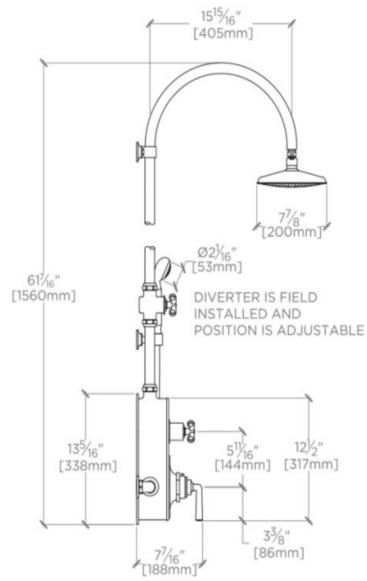

## HNXS60

Henry Exposed Thermostatic Shower System with 8" Shower Head, Handshower, Metal Cross Diverter Handle, Metal Lever and Cross

SHOWN IN HENRY EXPOSED THERMOSTATIC SHOWER SYSTEM WITH 8" SHOWER HEAD, HANDSHOWER, METAL CROSS

### TECHNICAL DETAILS

Adjustable versus Fixed Spray: Fixed Spray  
 Diameter of Head: 7 3/4"  
 Diameter of Legs / Tubes: 1 1/8"  
 Escutcheon Primary Material: Brass  
 Fittings Hole Diameter: 1 1/8"  
 Flow Restriction Options: Shower Head: 2.5, 2.0, 1.75, 1.5 and  
 Handshower: 2.5, 2.2, 2.0, 1.75, 1.5, 1.2, 0.92  
 Handle Spread Maximum: 5 11/16"  
 Handle Spread Minimum: 5 11/16"  
 Handle Turn Angle: Quarter Turn  
 Handshower / Spray Hose Length: 59"  
 Inlet Connection Size: 3/4"  
 Inlet Connection Type: Copper Compression  
 Inlet Supply Spread Maximum: 11 5/8"  
 Inlet Supply Spread Minimum: 11 1/8"  
 Installation Type: Wall Mounted  
 Integrated Diverter: Y  
 Integrated Spray: N  
 Number of Handles: Three  
 Number of Holes: Two Hole  
 Pivot: Y  
 Primary Material: Brass  
 Spray Included in Unit: Y  
 Suggested Application: Bath  
 Valve Material: Wax Element  
 Water Pressure Maximum: 85.0 psi  
 Water Pressure Minimum: 20.0 psi  
 Water Pressure Recommended: 45.0 psi

## HNXS60

Henry Exposed Thermostatic Shower System with 8" Shower Head, Handshower, Metal Cross Diverter Handle, Metal Lever and Cross

TOP VIEW

SCALE: 3/4"=1'-0"

FRONT VIEW

SCALE: 3/4"=1'-0"

SIDE VIEW

SCALE: 3/4"=1'-0"