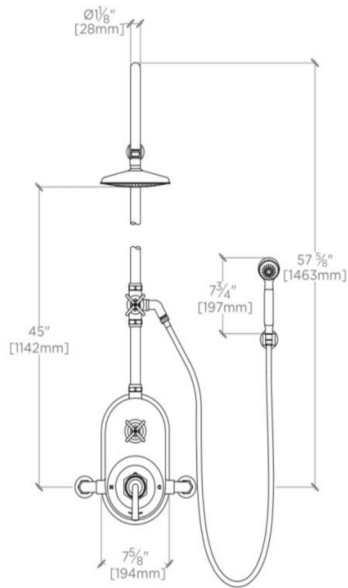

## HNXS60

Henry Exposed Thermostatic Shower System with 8" Shower Head, Handshower, Metal Cross Diverter Handle, Metal Lever and Cross

SHOWN IN HENRY EXPOSED THERMOSTATIC SHOWER SYSTEM WITH 8" SHOWER HEAD, HANDSHOWER, METAL CROSS

### TECHNICAL DETAILS

Adjustable versus Fixed Spray: Fixed Spray  
 Diameter of Head: 7 3/4"  
 Diameter of Legs / Tubes: 1 1/8"  
 Escutcheon Primary Material: Brass  
 Fittings Hole Diameter: 1 1/8"  
 Flow Restriction Options: Shower Head: 2.5, 2.0, 1.75, 1.5 and  
 Handshower: 2.5, 2.2, 2.0, 1.75, 1.5, 1.2, 0.92  
 Handle Spread Maximum: 5 11/16"  
 Handle Spread Minimum: 5 11/16"  
 Handle Turn Angle: Quarter Turn  
 Handshower / Spray Hose Length: 59"  
 Inlet Connection Size: 3/4"  
 Inlet Connection Type: Copper Compression  
 Inlet Supply Spread Maximum: 11 5/8"  
 Inlet Supply Spread Minimum: 11 1/8"  
 Installation Type: Wall Mounted  
 Integrated Diverter: Y  
 Integrated Spray: N  
 Number of Handles: Three  
 Number of Holes: Two Hole  
 Pivot: Y  
 Primary Material: Brass  
 Spray Included in Unit: Y  
 Suggested Application: Bath  
 Valve Material: Wax Element  
 Water Pressure Maximum: 85.0 psi  
 Water Pressure Minimum: 20.0 psi  
 Water Pressure Recommended: 45.0 psi

## HENRY

## HNXS60

Henry Exposed Thermostatic Shower System with 8" Shower Head, Handshower, Metal Cross Diverter Handle, Metal Lever and Cross

TOP VIEW

SCALE: 3/4"=1'-0"

FRONT VIEW

SCALE: 3/4"=1'-0"

SIDE VIEW

SCALE: 3/4"=1'-0"