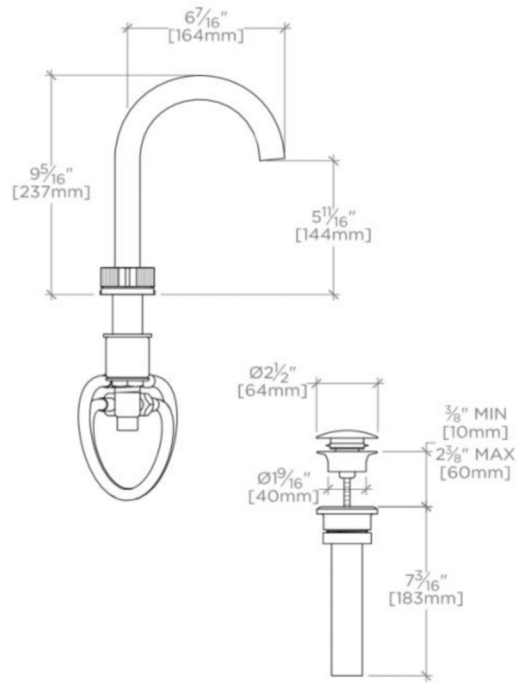

### TECHNICAL DETAILS

ADA Compliance: Yes  
 Deck Thickness Maximum: 1 11/16"  
 Deck Thickness Minimum: 1/4"  
 Drain Depth Maximum: 2 5/8"  
 Drain Hole Diameter: 1 3/4"  
 Drain Style: Push Touch  
 Fittings Hole Diameter: 1 3/8"  
 Handle Spread Maximum: 12"  
 Handle Spread Minimum: 8"  
 Handle Turn Angle: Quarter Turn  
 Drain Depth Minimum: 3/8"  
 Inlet Connection Size: 1/2"  
 Inlet Connection Type: Male with Supply Nut  
 Number of Holes: Three Hole  
 Primary Material: Brass  
 Restricted Maximum Flow Rate: 1.2 gpm  
 Spout Swivel: N  
 Valve Material: Ceramic  
 Water Pressure Maximum: 85.0 psi  
 Water Pressure Minimum: 20.0 psi  
 Water Pressure Recommended: 45.0 psi

### PRODUCT FEATURES

Knob Handles

Includes European size push touch drain

Features Guilloche Link Pattern Knob Handles

Stocked in Nickel and Brass

Available in 1.2gpm (4.5L/min) flow rate

## BOND

BLS24D

Bond Union Series Gooseneck Lavatory Faucet with Enamel Guilloche Lines Knob Handles

TOP VIEW

SCALE:  $1\frac{1}{2}$ "=1'-0"

FRONT VIEW

SCALE:  $1\frac{1}{2}$ "=1'-0"

SIDE VIEW

SCALE:  $1\frac{1}{2}$ "=1'-0"