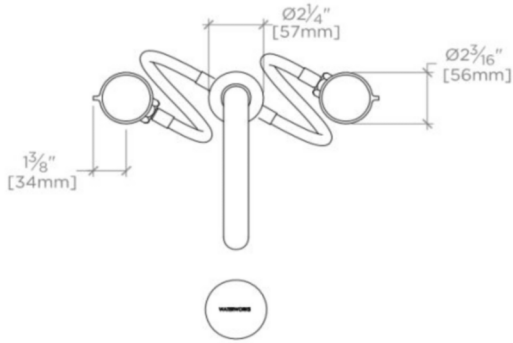

### TECHNICAL DETAILS

ADA Compliance: Yes  
 Deck Thickness Maximum: 1 11/16"  
 Deck Thickness Minimum: 1/4"  
 Drain Depth Maximum: 2 5/8"  
 Drain Hole Diameter: 1 3/4"  
 Drain Style: Push Touch  
 Fittings Hole Diameter: 1 3/8"  
 Handle Spread Maximum: 12"  
 Handle Spread Minimum: 8"  
 Handle Turn Angle: Quarter Turn  
 Drain Depth Minimum: 3/8"  
 Inlet Connection Size: 1/2"  
 Inlet Connection Type: Male with Supply Nut  
 Number of Holes: Three Hole  
 Primary Material: Brass  
 Restricted Maximum Flow Rate: 1.2 gpm  
 Spout Swivel: N  
 Valve Material: Ceramic  
 Water Pressure Maximum: 85.0 psi  
 Water Pressure Minimum: 20.0 psi  
 Water Pressure Recommended: 45.0 psi

### PRODUCT FEATURES

Knob Handles

Includes European size push touch drain

Features Guilloche Link Pattern Knob Handles

Stocked in Nickel and Brass

Available in 1.2gpm (4.5L/min) flow rate

## BOND

BLS24D

Bond Union Series Gooseneck Lavatory Faucet with Enamel Guilloche Lines Knob Handles

TOP VIEW

SCALE:  $1\frac{1}{2}$ "=1'-0"

FRONT VIEW

SCALE:  $1\frac{1}{2}$ "=1'-0"

SIDE VIEW