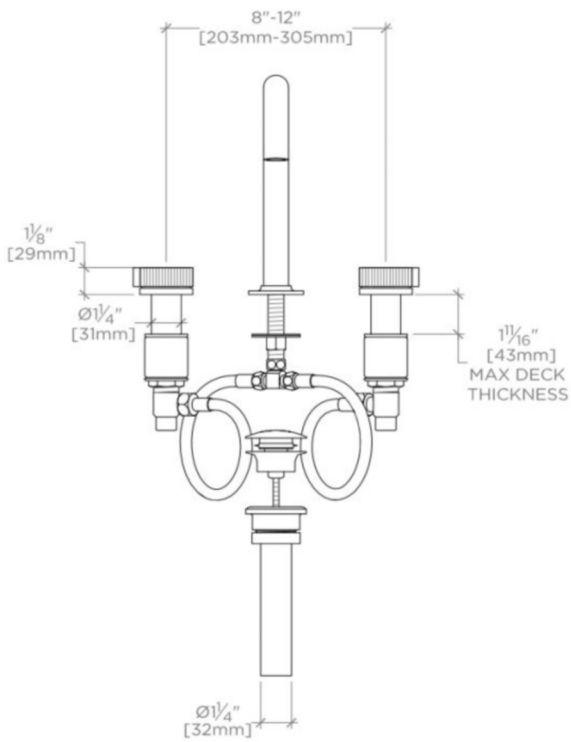

### TECHNICAL DETAILS

ADA Compliance: Yes  
 Deck Thickness Maximum: 1 11/16"  
 Deck Thickness Minimum: 1/4"  
 Drain Depth Maximum: 2 5/8"  
 Drain Hole Diameter: 1 3/4"  
 Drain Style: Push Touch  
 Fittings Hole Diameter: 1 3/8"  
 Handle Spread Maximum: 12"  
 Handle Spread Minimum: 8"  
 Handle Turn Angle: Quarter Turn  
 Drain Depth Minimum: 3/8"  
 Inlet Connection Size: 1/2"  
 Inlet Connection Type: Male with Supply Nut  
 Number of Holes: Three Hole  
 Primary Material: Brass  
 Restricted Maximum Flow Rate: 1.2 gpm  
 Spout Swivel: N  
 Valve Material: Ceramic  
 Water Pressure Maximum: 85.0 psi  
 Water Pressure Minimum: 20.0 psi  
 Water Pressure Recommended: 45.0 psi

### PRODUCT FEATURES

Knob Handles

Includes European size push touch drain

Features Guilloche Link Pattern Knob Handles

Stocked in Nickel and Brass

Available in 1.2gpm (4.5L/min) flow rate

## BOND

BLS24D

Bond Union Series Gooseneck Lavatory Faucet with Enamel Guilloche Lines Knob Handles

TOP VIEW

SCALE:  $1\frac{1}{2}$ "=1'-0"

FRONT VIEW

SCALE:  $1\frac{1}{2}$ "=1'-0"

SIDE VIEW

SCALE:  $1\frac{1}{2}$ "=1'-0"