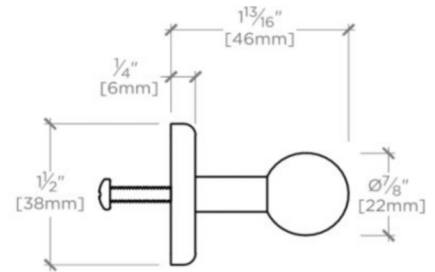

## LUDLOW

Ludlow 6" Pull

LDHW06

MOUNTING HARDWARE INCLUDED		
STYLE #	DESCRIPTION	QTY
998945	Service Parts 8-32 1" Truss Head Machine Screw, Combo, Slotted	1
998946	Service Parts 8-32 1½" Truss Head Machine Screw, Combo, Slotted	1

TOP VIEW

SCALE: 6"=1'-0"

FRONT VIEW

SCALE: 6"=1'-0"

SIDE VIEW

SCALE: 6"=1'-0"