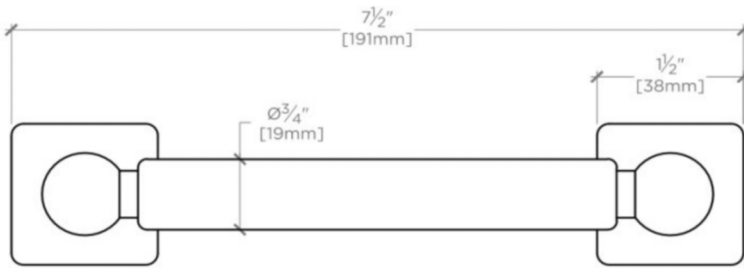

## LUDLOW

Ludlow 6" Pull

LDHW06

MOUNTING HARDWARE INCLUDED		
STYLE #	DESCRIPTION	QTY
998945	Service Parts 8-32 1" Truss Head Machine Screw, Combo, Slotted	1
998946	Service Parts 8-32 1½" Truss Head Machine Screw, Combo, Slotted	1

TOP VIEW

SCALE: 6"=1'-0"

FRONT VIEW

SCALE: 6"=1'-0"

SIDE VIEW

SCALE: 6"=1'-0"