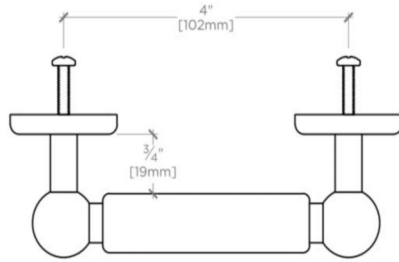

PRODUCT FEATURES

Square backplates inherent to the Ludlow aesthetic

Pair with Waterworks extensive line of Ludlow fittings and faucets

Includes per fixing: 8-32 Truss Head Machine Screw-Combo-Slotted

WATERWORKS

LUDLOW

Ludlow 4" Pull

LDHW04

MOUNTING HARDWARE INCLUDED		
STYLE #	DESCRIPTION	QTY
998945	Service Parts 8-32 1" Truss Head Machine Screw, Combo, Slotted	1
998946	Service Parts 8-32 1½" Truss Head Machine Screw, Combo, Slotted	1

TOP VIEW

SCALE: 6"=1'-0"

ISO VIEW

SCALE: 6"=1'-0"

FRONT VIEW

SCALE: 6"=1'-0"

SIDE VIEW

SCALE: 6"=1'-0"