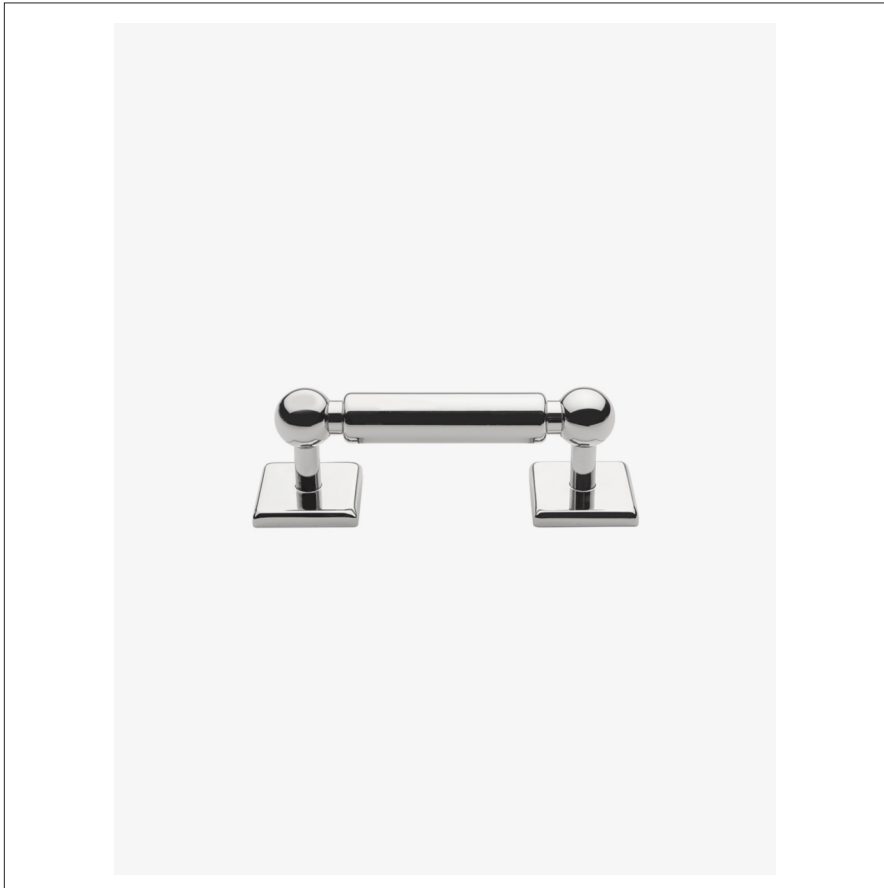

LUDLOW

Ludlow 4" Pull

LDHW04

SHOWN IN LUDLOW 4" PULL | LDHW04

TECHNICAL DETAILS

Escutcheon Primary Material: Brass

INSPIRATION

A touch of classic Americana. Our fresh take on iconic industrial design has clean lines and dimensional details, including exposed screws and square plates.

PRODUCT FEATURES

Square backplates inherent to the Ludlow aesthetic

Pair with Waterworks extensive line of Ludlow fittings and faucets

Includes per fixing: 8-32 Truss Head Machine Screw-Combo-Slotted

WATERWORKS

LUDLOW

Ludlow 4" Pull

LDHW04

MOUNTING HARDWARE INCLUDED		
STYLE #	DESCRIPTION	QTY
998945	Service Parts 8-32 1" Truss Head Machine Screw, Combo, Slotted	1
998946	Service Parts 8-32 1½" Truss Head Machine Screw, Combo, Slotted	1

TOP VIEW

SCALE: 6"=1'-0"

ISO VIEW

SCALE: 6"=1'-0"

FRONT VIEW

SCALE: 6"=1'-0"

SIDE VIEW

SCALE: 6"=1'-0"