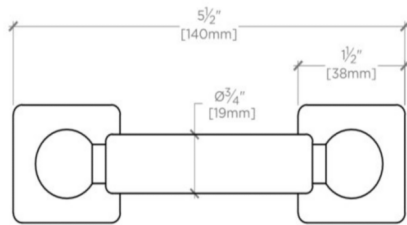

LUDLOW

Ludlow 4" Pull

LDHW04

MOUNTING HARDWARE INCLUDED		
STYLE #	DESCRIPTION	QTY
998945	Service Parts 8-32 1" Truss Head Machine Screw, Combo, Slotted	1
998946	Service Parts 8-32 1½" Truss Head Machine Screw, Combo, Slotted	1

TOP VIEW

SCALE: 6"=1'-0"

ISO VIEW

SCALE: 6"=1'-0"

FRONT VIEW

SCALE: 6"=1'-0"

SIDE VIEW

SCALE: 6"=1'-0"