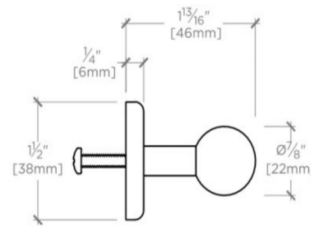

LUDLOW

Ludlow 4" Pull

LDHW04

MOUNTING HARDWARE INCLUDED		
STYLE #	DESCRIPTION	QTY
998945	Service Parts 8-32 1" Truss Head Machine Screw, Combo, Slotted	1
998946	Service Parts 8-32 1½" Truss Head Machine Screw, Combo, Slotted	1

TOP VIEW

SCALE: 6"=1'-0"

ISO VIEW

SCALE: 6"=1'-0"

FRONT VIEW

SCALE: 6"=1'-0"

SIDE VIEW

SCALE: 6"=1'-0"