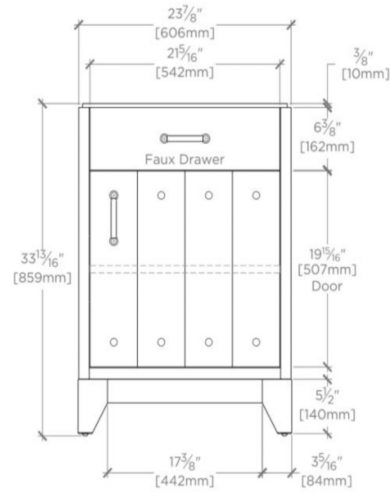

MOORLAND

999094

Moorland Single Vanity 24" x 22" x 33 3/4"

SHOWN IN MOORLAND SINGLE VANITY PACKAGED WITH SINK AND SLAB TOP 24" X 22" X 34 3/8" | MDVN01

TECHNICAL DETAILS

ADA Compliance: No
Adjustable Levelers / Feet: Y
Depth / Width: 22"
Height: 33 3/4"
Length: 24"
Primary Material: Wood
Suggested Application: Bath

MOORLAND

999094

Moorland Single Vanity 24" x 22" x 33 3/4"

TOP VIEW SCALE: 3/4"=1'-0"

FRONT VIEW SCALE: 3/4"=1'-0"

SIDE VIEW SCALE: 3/4"=1'-0"