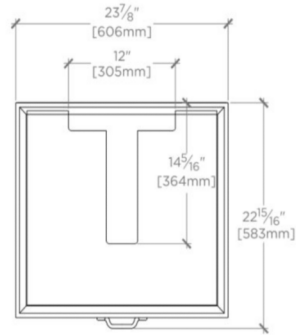

MOORLAND

999094

Moorland Single Vanity 24" x 22" x 33 3/4"

SHOWN IN MOORLAND SINGLE VANITY PACKAGED WITH SINK AND SLAB TOP 24" X 22" X 34 3/8" | MDVN01

TECHNICAL DETAILS

ADA Compliance: No
Adjustable Levelers / Feet: Y
Depth / Width: 22"
Height: 33 3/4"
Length: 24"
Primary Material: Wood
Suggested Application: Bath

MOORLAND

999094

Moorland Single Vanity 24" x 22" x 33 3/4"

TOP VIEW SCALE: 3/4"=1'-0"

FRONT VIEW SCALE: 3/4"=1'-0"

SIDE VIEW SCALE: 3/4"=1'-0"