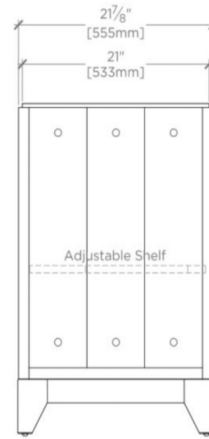

MOORLAND

999094

Moorland Single Vanity 24" x 22" x 33 3/4"

SHOWN IN MOORLAND SINGLE VANITY PACKAGED WITH SINK AND SLAB TOP 24" X 22" X 34 3/8" | MDVN01

TECHNICAL DETAILS

ADA Compliance: No
Adjustable Levelers / Feet: Y
Depth / Width: 22"
Height: 33 3/4"
Length: 24"
Primary Material: Wood
Suggested Application: Bath

MOORLAND

999094

Moorland Single Vanity 24" x 22" x 33 3/4"

TOP VIEW SCALE: 3/4"=1'-0"

FRONT VIEW SCALE: 3/4"=1'-0"

SIDE VIEW SCALE: 3/4"=1'-0"