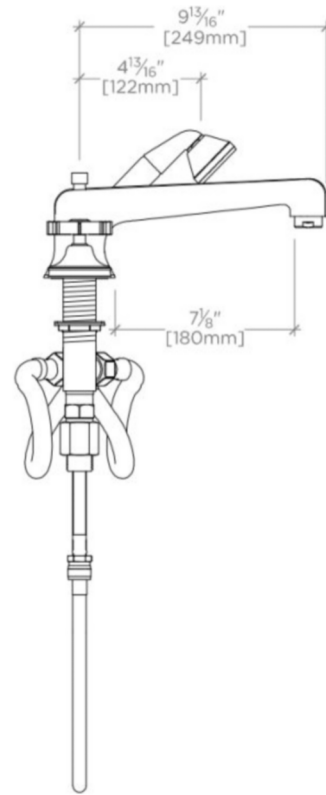

## BD87TF

Boulevard Low Profile Concealed Tub Filler With Handshower and Metal Cross Handles

SHOWN IN BOULEVARD LOW PROFILE CONCEALED TUB FILLER WITH HANDSHOWER AND METAL CROSS HANDLES| BDTF87

### TECHNICAL DETAILS

ADA Compliance: No  
 Adjustable versus Fixed Spray: Fixed Spray  
 Deck Thickness Maximum: 43 mm  
 Deck Thickness Minimum: 0 mm  
 Diameter of Head: 51 mm  
 Escutcheon Primary Material: Brass  
 Fittings Hole Diameter: 35 mm  
 Flow Restriction Options: 2.0, 1.75, 1.5, 0.92  
 Handle Spread Maximum: 305 mm  
 Handle Spread Minimum: 254 mm  
 Handle Turn Angle: Quarter Turn  
 Handshower / Spray Hose Length: 2.0 m  
 Depth / Width: 279 mm  
 Height: 152 mm  
 Index Marking: Blank  
 Inlet Connection Size: 3/4"  
 Inlet Connection Type: Male G/BSPP  
 Inlet Supply Spread Maximum: 305 mm  
 Inlet Supply Spread Minimum: 254 mm  
 Installation Type: Deck Mounted  
 Integrated Diverter: N  
 Length: 330 mm  
 Number of Handles: Two  
 Number of Holes: Four Hole  
 Pivot: N  
 Primary Material: Brass  
 Restricted Maximum Flow Rate: 9.5 liters/min  
 Spout Reach: 9"  
 Spout Swivel: N  
 Suggested Application: Bath  
 Valve Material: ceramic  
 Water Pressure Maximum: 5.5 bar  
 Water Pressure Minimum: 1.5 bar  
 Water Pressure Recommended: 3.0 bar

## BD87TF

Boulevard Low Profile Concealed Tub Filler With Handshower and Metal Cross Handles

ADAPTER(S) PACKAGED SEPARATELY		
ADAPTER	DESCRIPTION	QTY
UNUK05	3/4" NPT Female x 3/4" Male BSP	2

TOP VIEW

SCALE: 1 1/2"=1'-0"

FRONT VIEW

SCALE: 1 1/2"=1'-0"

SIDE VIEW

SCALE: 1 1/2"=1'-0"