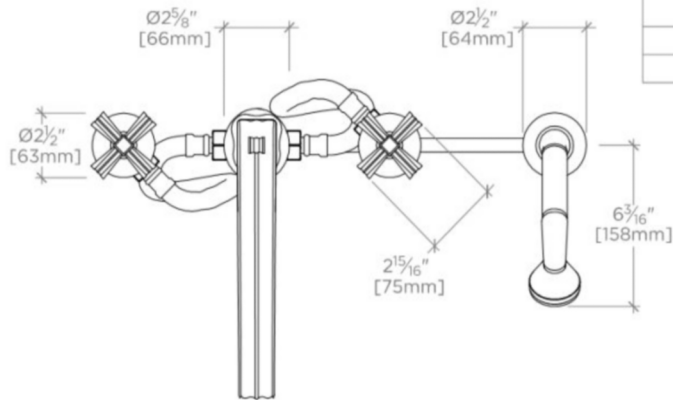

### TECHNICAL DETAILS

ADA Compliance: No  
 Adjustable versus Fixed Spray: Fixed Spray  
 Deck Thickness Maximum: 43 mm  
 Deck Thickness Minimum: 0 mm  
 Diameter of Head: 51 mm  
 Escutcheon Primary Material: Brass  
 Fittings Hole Diameter: 35 mm  
 Flow Restriction Options: 2.0, 1.75, 1.5, 0.92  
 Handle Spread Maximum: 305 mm  
 Handle Spread Minimum: 254 mm  
 Handle Turn Angle: Quarter Turn  
 Handshower / Spray Hose Length: 2.0 m  
 Depth / Width: 279 mm  
 Height: 152 mm  
 Index Marking: Blank  
 Inlet Connection Size: 3/4"  
 Inlet Connection Type: Male G/BSPP  
 Inlet Supply Spread Maximum: 305 mm  
 Inlet Supply Spread Minimum: 254 mm  
 Installation Type: Deck Mounted  
 Integrated Diverter: N  
 Length: 330 mm  
 Number of Handles: Two  
 Number of Holes: Four Hole  
 Pivot: N  
 Primary Material: Brass  
 Restricted Maximum Flow Rate: 9.5 liters/min  
 Spout Reach: 9"  
 Spout Swivel: N  
 Suggested Application: Bath  
 Valve Material: ceramic  
 Water Pressure Maximum: 5.5 bar  
 Water Pressure Minimum: 1.5 bar  
 Water Pressure Recommended: 3.0 bar

## BD87TF

Boulevard Low Profile Concealed Tub Filler With Handshower and Metal Cross Handles

ADAPTER(S) PACKAGED SEPARATELY		
ADAPTER	DESCRIPTION	QTY
UNUK05	3/4" NPT Female x 3/4" Male BSP	2

TOP VIEW

SCALE: 1 1/2"=1'-0"

FRONT VIEW

SCALE: 1 1/2"=1'-0"

SIDE VIEW

SCALE: 1 1/2"=1'-0"