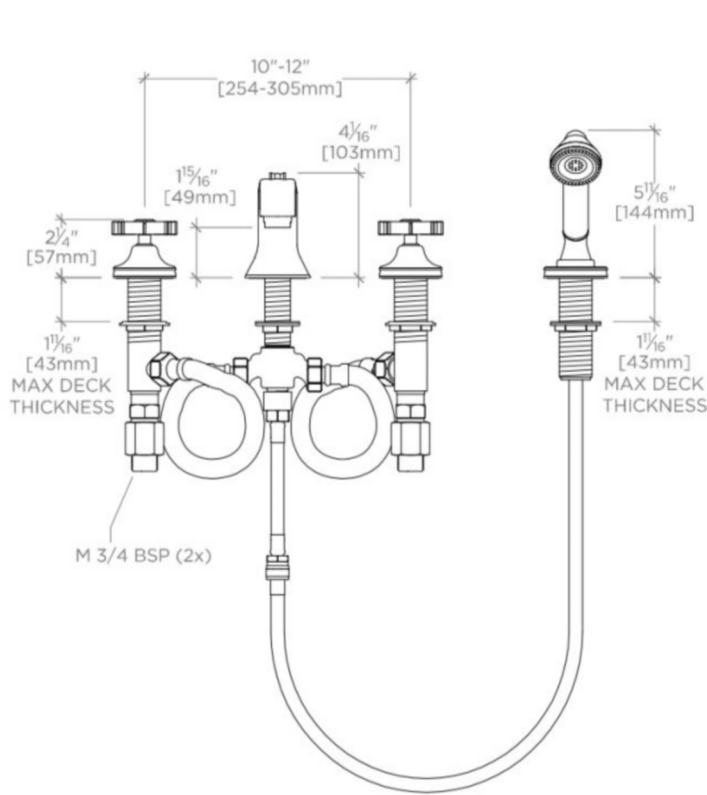

### TECHNICAL DETAILS

ADA Compliance: No  
 Adjustable versus Fixed Spray: Fixed Spray  
 Deck Thickness Maximum: 43 mm  
 Deck Thickness Minimum: 0 mm  
 Diameter of Head: 51 mm  
 Escutcheon Primary Material: Brass  
 Fittings Hole Diameter: 35 mm  
 Flow Restriction Options: 2.0, 1.75, 1.5, 0.92  
 Handle Spread Maximum: 305 mm  
 Handle Spread Minimum: 254 mm  
 Handle Turn Angle: Quarter Turn  
 Handshower / Spray Hose Length: 2.0 m  
 Depth / Width: 279 mm  
 Height: 152 mm  
 Index Marking: Blank  
 Inlet Connection Size: 3/4"  
 Inlet Connection Type: Male G/BSPP  
 Inlet Supply Spread Maximum: 305 mm  
 Inlet Supply Spread Minimum: 254 mm  
 Installation Type: Deck Mounted  
 Integrated Diverter: N  
 Length: 330 mm  
 Number of Handles: Two  
 Number of Holes: Four Hole  
 Pivot: N  
 Primary Material: Brass  
 Restricted Maximum Flow Rate: 9.5 liters/min  
 Spout Reach: 9"  
 Spout Swivel: N  
 Suggested Application: Bath  
 Valve Material: ceramic  
 Water Pressure Maximum: 5.5 bar  
 Water Pressure Minimum: 1.5 bar  
 Water Pressure Recommended: 3.0 bar

## BD87TF

Boulevard Low Profile Concealed Tub Filler With Handshower and Metal Cross Handles

ADAPTER(S) PACKAGED SEPARATELY		
ADAPTER	DESCRIPTION	QTY
UNUK05	3/4" NPT Female x 3/4" Male BSP	2

TOP VIEW

SCALE: 1 1/2"=1'-0"

FRONT VIEW

SCALE: 1 1/2"=1'-0"

SIDE VIEW

SCALE: 1 1/2"=1'-0"