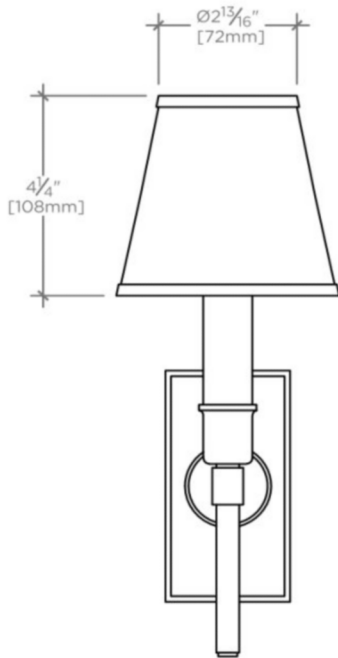

DEWEY

DW01LT

Dewey Wall Mounted Single Arm Sconce with Fabric Shade

SHOWN IN DEWEY WALL MOUNTED SINGLE ARM SCONCE WITH FABRIC SHADE| DWLT01

TECHNICAL DETAILS

Ambient / Task: Ambient
Bulb Base Size: E14
Bulb Type: Candelabra
Depth / Width: 138 mm
Height: 303 mm
Installation Type: Wall Mounted
Interior / Exterior Application: Interior Only
Junction Box Orientation: Vertical
Length: 116 mm
Number of Bulbs: One
Orientation: Up
Primary Material: Brass
Safety Warnings: Do not exceed max wattage
Shade Finish: White
Shade Material: Silk
Shade Shape: Cone
Voltage: 240.0
Wet / Dry: Damp or Dry

INSPIRATION

The Dewey sconce is scaled to fit into a home's small, discrete places. Its simple, tailored design lends itself to the most purposeful applications.

CODES & STANDARDS

CE

PRODUCT FEATURES

100% Silk shade in White
Solid brass
Uses 60 Watt Candelabra Bulb (not included)
CE Listed

WATERWORKS

DEWEY

DW01LT

Dewey Wall Mounted Single Arm Sconce with Fabric Shade

TOP VIEW

SCALE: 3"=1'-0"

MOUNTING PLATE

SCALE: 3"=1'-0"

FRONT VIEW

SCALE: 3"=1'-0"

SIDE VIEW

SCALE: 3"=1'-0"