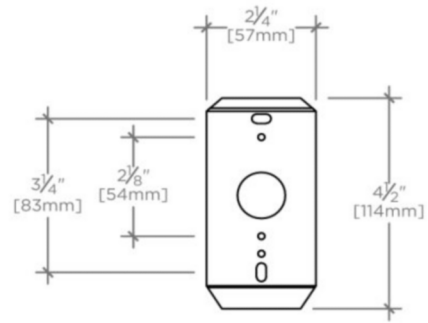

DEWEY

DW01LT

Dewey Wall Mounted Single Arm Sconce with Fabric Shade

SHOWN IN DEWEY WALL MOUNTED SINGLE ARM SCONCE WITH FABRIC SHADE| DWLT01

TECHNICAL DETAILS

Ambient / Task: Ambient
Bulb Base Size: E14
Bulb Type: Candelabra
Depth / Width: 138 mm
Height: 303 mm
Installation Type: Wall Mounted
Interior / Exterior Application: Interior Only
Junction Box Orientation: Vertical
Length: 116 mm
Number of Bulbs: One
Orientation: Up
Primary Material: Brass
Safety Warnings: Do not exceed max wattage
Shade Finish: White
Shade Material: Silk
Shade Shape: Cone
Voltage: 240.0
Wet / Dry: Damp or Dry

INSPIRATION

The Dewey sconce is scaled to fit into a home's small, discrete places. Its simple, tailored design lends itself to the most purposeful applications.

CODES & STANDARDS

CE

PRODUCT FEATURES

100% Silk shade in White
Solid brass
Uses 60 Watt Candelabra Bulb (not included)
CE Listed

WATERWORKS

DEWEY

DW01LT

Dewey Wall Mounted Single Arm Sconce with Fabric Shade

TOP VIEW

SCALE: 3"=1'-0"

MOUNTING PLATE

SCALE: 3"=1'-0"

FRONT VIEW

SCALE: 3"=1'-0"

SIDE VIEW

SCALE: 3"=1'-0"