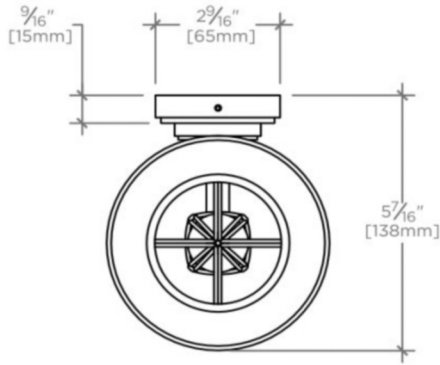

DEWEY

DW01LT

Dewey Wall Mounted Single Arm Sconce with Fabric Shade

SHOWN IN DEWEY WALL MOUNTED SINGLE ARM SCONCE WITH FABRIC SHADE| DWLT01

TECHNICAL DETAILS

Ambient / Task: Ambient
Bulb Base Size: E14
Bulb Type: Candelabra
Depth / Width: 138 mm
Height: 303 mm
Installation Type: Wall Mounted
Interior / Exterior Application: Interior Only
Junction Box Orientation: Vertical
Length: 116 mm
Number of Bulbs: One
Orientation: Up
Primary Material: Brass
Safety Warnings: Do not exceed max wattage
Shade Finish: White
Shade Material: Silk
Shade Shape: Cone
Voltage: 240.0
Wet / Dry: Damp or Dry

INSPIRATION

The Dewey sconce is scaled to fit into a home's small, discrete places. Its simple, tailored design lends itself to the most purposeful applications.

CODES & STANDARDS

CE

PRODUCT FEATURES

100% Silk shade in White
Solid brass
Uses 60 Watt Candelabra Bulb (not included)
CE Listed

WATERWORKS

DEWEY

DW01LT

Dewey Wall Mounted Single Arm Sconce with Fabric Shade

TOP VIEW

SCALE: 3"=1'-0"

MOUNTING PLATE

SCALE: 3"=1'-0"

FRONT VIEW

SCALE: 3"=1'-0"

SIDE VIEW

SCALE: 3"=1'-0"