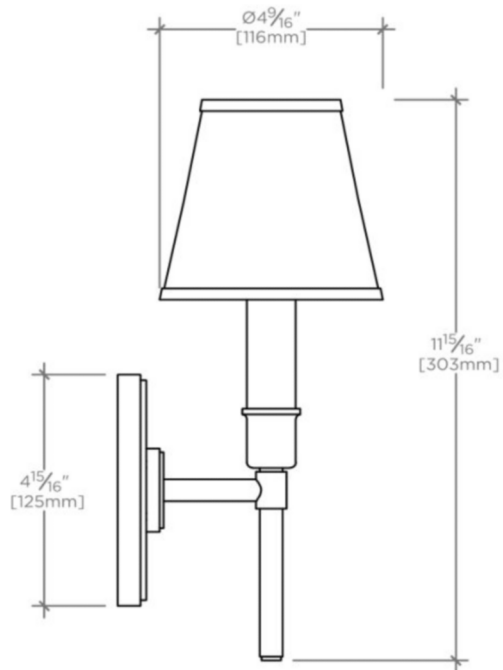

DEWEY

DW01LT

Dewey Wall Mounted Single Arm Sconce with Fabric Shade

SHOWN IN DEWEY WALL MOUNTED SINGLE ARM SCONCE WITH FABRIC SHADE| DWLT01

TECHNICAL DETAILS

Ambient / Task: Ambient
Bulb Base Size: E14
Bulb Type: Candelabra
Depth / Width: 138 mm
Height: 303 mm
Installation Type: Wall Mounted
Interior / Exterior Application: Interior Only
Junction Box Orientation: Vertical
Length: 116 mm
Number of Bulbs: One
Orientation: Up
Primary Material: Brass
Safety Warnings: Do not exceed max wattage
Shade Finish: White
Shade Material: Silk
Shade Shape: Cone
Voltage: 240.0
Wet / Dry: Damp or Dry

INSPIRATION

The Dewey sconce is scaled to fit into a home's small, discrete places. Its simple, tailored design lends itself to the most purposeful applications.

CODES & STANDARDS

CE

PRODUCT FEATURES

100% Silk shade in White
Solid brass
Uses 60 Watt Candelabra Bulb (not included)
CE Listed

WATERWORKS

DEWEY

DW01LT

Dewey Wall Mounted Single Arm Sconce with Fabric Shade

TOP VIEW

SCALE: 3"=1'-0"

MOUNTING PLATE

SCALE: 3"=1'-0"

FRONT VIEW

SCALE: 3"=1'-0"

SIDE VIEW

SCALE: 3"=1'-0"